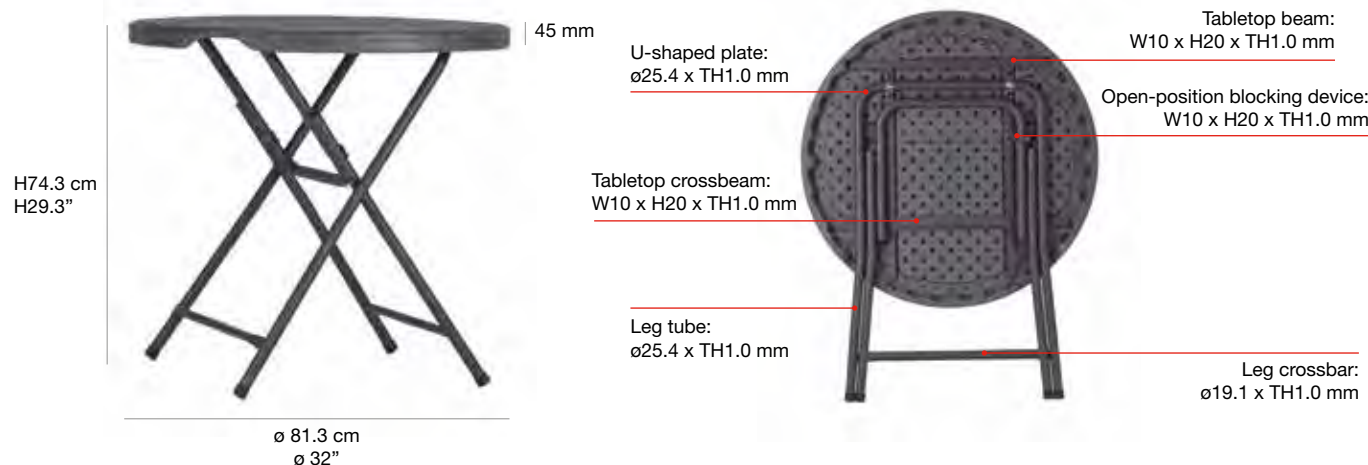

TABLE
MESA
TABLE
TISCH

praxis80

new zown classic

100%
PURE HDPE.
NOT MIXED

581-1
581-3 Contract
15372 L2

SHARK
GREY

100%
PURE HDPE.
NOT MIXED

581-1
581-3 Contract