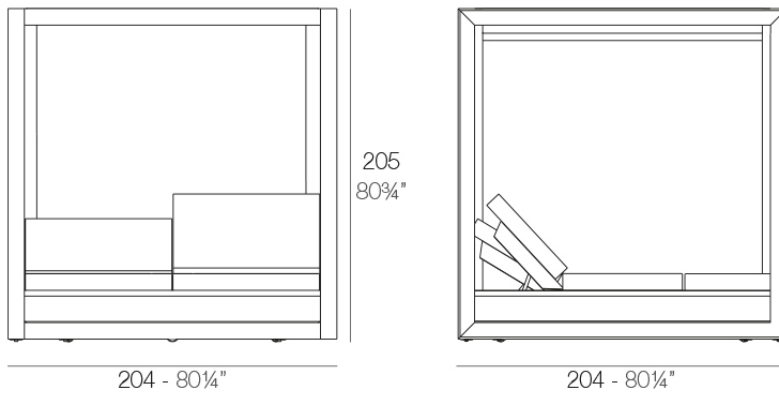

## Description

Canopy system made of thermo-lacquered aluminium profiles. Roller manufactures in plastic canvas (Batyline). Item suitable for indoor and outdoor use.

Weight: 94.91 Kg

VELA Pérgola con estor (daybed no incluido)  
VELA Canopy with blind (daybed not included)