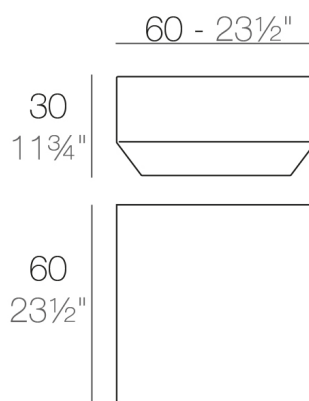

Features

Description

Made of polyethylene resin by rotational moulding. 100% Recyclable. Item suitable for indoor and outdoor use. Available in different finishes.

Weight

3.3 Kg

VELA Mesa Baja 60 x 60
VELA Low Table 23 1/2"