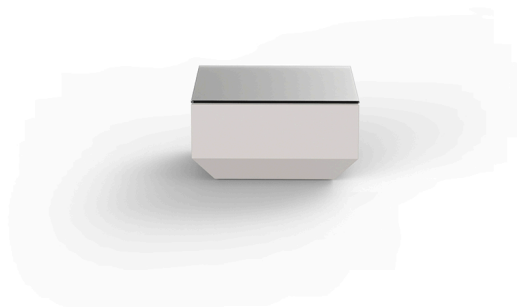

VELA SUNBED TABLE

By Ramon Esteve

This extensive outdoor furniture and plantpot collection aims to offer the comfort and the quality of interior furniture without losing it's original qualities. VELA is a modulate system with an elementary prismatic geometry that bases its singularity in the balance of its proportions. The elements can combine among themselves to integrate into any space. Their precise volumes create the illusion of hovering some centimetres off the floor, and when they are illuminated they are transformed into floating architectures.

Features

Description

Made of polyethylene resin by rotational moulding. 100% Recyclable. Item suitable for indoor and outdoor use. Available in different finishes.

Weight

3.3 Kg

VELA Mesa Baja 60 x 60
VELA Low Table 23 1/2"

ICE

RGBW LED

Ref. 54047L

Unit with internal lighting with RGBW LED technology and remote control unit for switching colors. Available only in matte ice white finish. Remote control included.

ICE

RGBW LED DMX