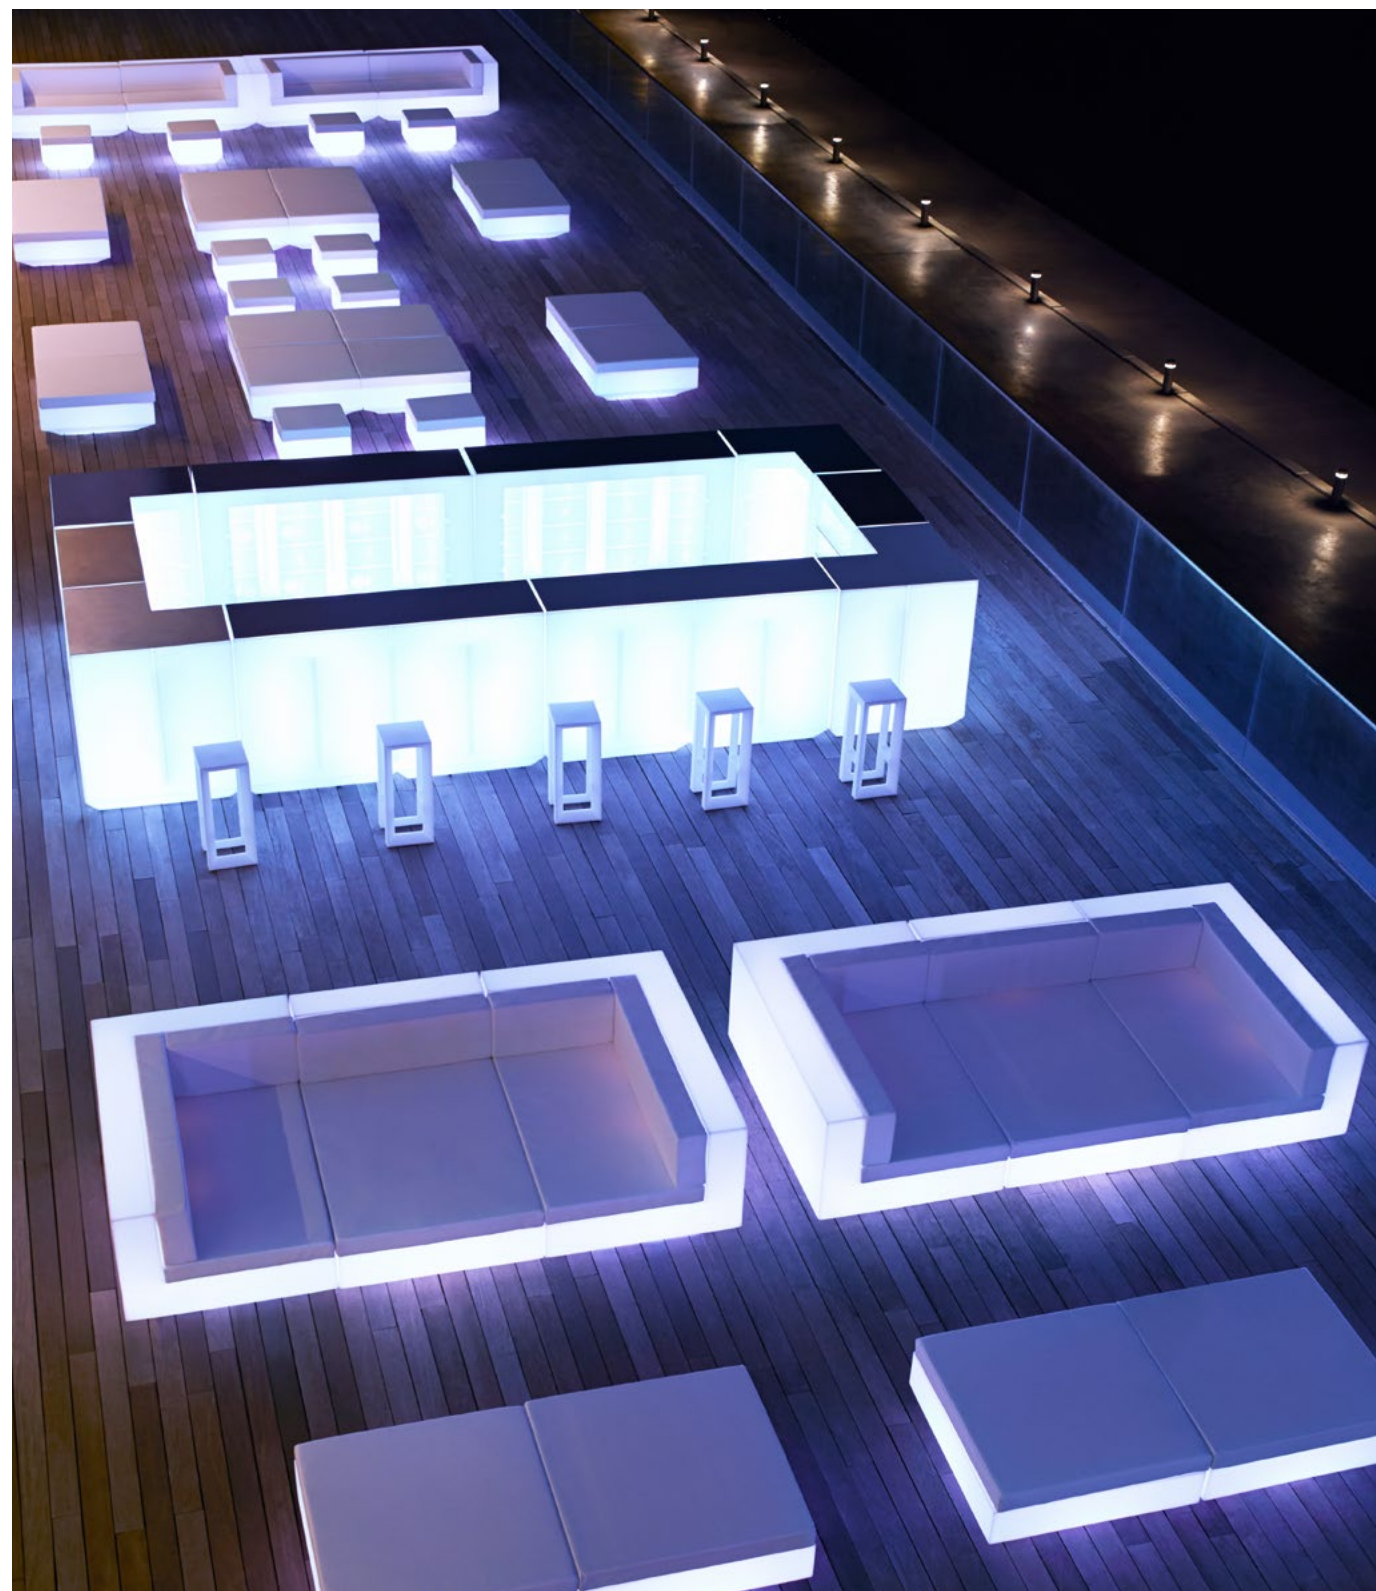

VELA
by Ramón Esteve

VONDOM

 Hosteleria10.com

VELA SECTIONAL SOFA & OTTOMAN & COFFE TABLE
white + heritage papyrus

VELA
ARMCHAIR & TABLE & NANO POT
 bronze + glass table top

VELA
SOFA 220 & COFFEE TABLE & LOUNGE CHAIR & LAMP
 taupe + savane white

VELA **CATERING COUNTER ICE BUCKET**
lacq. white

VELA **COUNTER & CHAISE LONGUE & OTTOMANS & FRAME STOOLS**
ice + rgbw + nautic white cushions

VELA **SHELVING SYSTEM**
ice + rgbw

VELA
DAYBED RECLINING BACKREST + RETRACTABLE CANOPY
 white + savane silver + white retractable canopy

VELA **DAYBED RECLINING BACKREST ROUND**
 ecru + savane white & white + heritage papyrus & ecru + heritage papyrus

VELA **SUN LOUNGER**
 lacq. white + nautic white

VELA
CANOPY + 4 RECLINING BACKREST SQUARE DAYBED
 lacq. silver - batilyne white fabric + lacq. white - nautic white cushion

VELA
DAYBED RECLINING BACKREST ROUND + ROUND CANOPY
 lacq. white + nautic white + accessories

VELA
PAVILLION + SECTION CHAISE LONGUE + SECTION XL
 white & rgbw + savane white