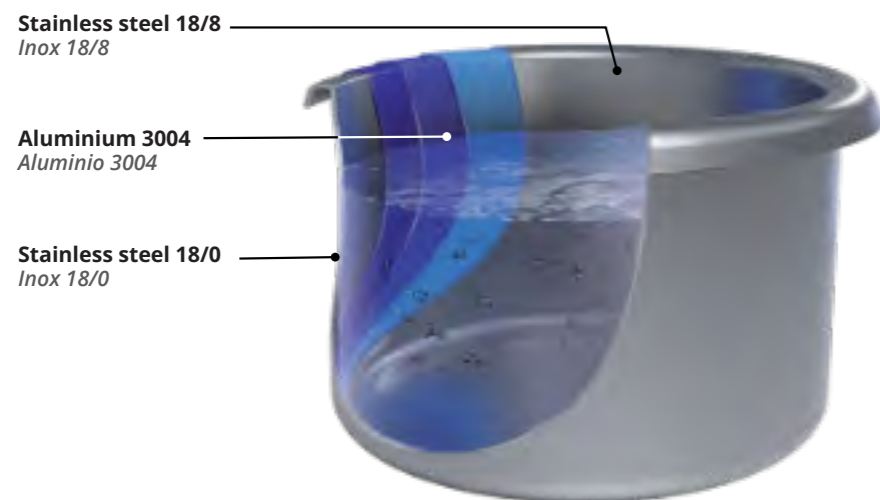

Tribute^{by} VOLLRATH

3-ply cookwarebody
Cuerpo tricapa
Corps triple couche

The professional Tribute® Kitchenware set is Vollrath's the high-end option.

It's 3-ply design, from base to sides, is composed of three high-quality materials:

- Interior coating, over the entire cooking surface, in 18/8 stainless steel, which is color and flavor neutral.
- A 3004 aluminum core which guarantees a perfectly uniform heat distribution.
- An easy-to-clean and durable 18/0 stainless steel exterior.

La batería profesional Tribute® es la elección de alta gama de Vollrath, especialmente diseñada para el alto rendimiento en cocina.

Su cuerpo tri-capa, desde la base hasta los laterales, está compuesto por tres materiales de alta calidad:

- Un revestimiento interior, por toda la superficie de cocción, de acero inoxidable 18/8 que mantiene intactos los sabores y colores de los alimentos.
- Un centro de aluminio 3004 que garantiza una distribución perfectamente uniforme del calor.
- Un exterior de acero inoxidable 18/0 de fácil limpieza y alta resistencia.

La batterie professionnelle Tribute® est le choix haut de gamme de Vollrath, spécialement conçue pour la haute performance en cuisine.

Son corps triple couche, sur la base et les latéraux, est composé de trois matériaux haut de gamme :

- Un revêtement intérieur, sur toute la surface de cuisson, en acier inoxydable 18/8 qui garde intactes les saveurs et les couleurs des aliments.
- Un centre en aluminium 3004 garantit une distribution parfaitement uniforme de la chaleur.
- Un extérieur en acier inoxydable 18/0 facile à nettoyer et très résistant.

Vollrath is dedicated to keeping your operation running smoothly, which is why we offer a lifetime warranty on so many of our products.

Note: Jacob's Pride® warranty does not cover plastisol coating on handle.

Vollrath se dedica a mantener su operación funcionando sin problemas, razón por la cual ofrecemos una garantía de por vida en muchos de nuestros productos.

Nota: El certificado de garantía Jacob's Pride® no cubre el revestimiento de plastisol en el mango.

Vollrath se consacre à assurer le bon fonctionnement de votre activité, raison pour laquelle nous offrons une garantie à vie sur plusieurs de nos produits.

Note: La garantie Jacob's Pride® ne couvre pas le revêtement en plastisol sur la poignée.