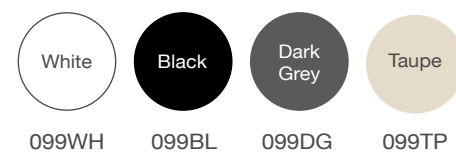

Tom Bar 75

Taburete / Tabouret / Stool

80% Polypropylene
pp

20% Glass Fiber GF

Fox 75

Taburete / Tabouret / Stool

100% Polycarbonate
PC

Maya Bar 75

Taburete / Tabouret / Stool

80% Polypropylene
pp

20% Glass Fiber GF

Alvarstool

Taburete / Tabouret / Stool

100% Pure HDPE.
Not mixed.