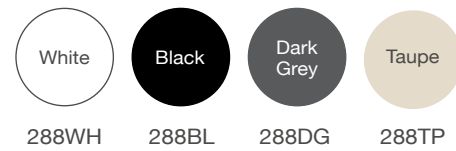

Tom Bar 75

Taburete / Tabouret / Stool

80% Polypropylene
pp

20% Glass Fiber GF

Fox 75

Taburete / Tabouret / Stool

100% Polycarbonate
PC

Maya Bar 75

Taburete / Tabouret / Stool

80% Polypropylene
pp

20% Glass Fiber GF

Alvarstool

Taburete / Tabouret / Stool

100% Pure HDPE.
Not mixed.