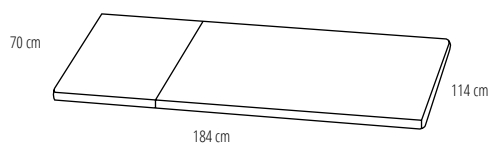

Cojín de poliéster de 5 cm de grosor en color beige pardo.

Polyester cushion 5 cm thickness in brown beige colour.

Coussin polyester de 5 cm de grosseur de couleur beige foncé.

Units STD	Packaging Dimensions (cm)	m3/ pack	NW Unit (kg)	Units Container 20'	Units Container 40'	Units Container HC	Units Traylor (70m3)	Units Truck 100m3
5	185x60x27	-	-	495	980	1.150	1.575	-

Beige pardo | Brown beige | Beige foncé