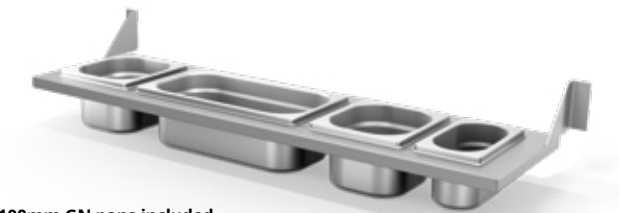

REF	W x D x H cm	Shopping icon
P8584951	97 x 4 x 4	1/1

GN Grillstation accessory
Accesorio GN Grillstation
Accessoire GN pour Grillstation

100mm GN pans included
GN 100mm incluidas
Bacs GN 100mm inclus
1 x 1/3 2 x 1/6 1 x 1/9

REF	W x D x H cm	Shopping icon
P8584900	89 x 28 x 10	1/1