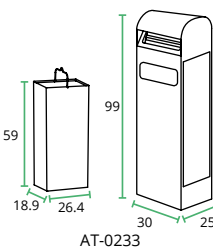

Drawer-ashtray

Tilt trash compartment over to empty

Secure stainless steel key locking system

AT-0252

- 3 L ashtray
- 14 L waste bin
- +/- 900 butts

AT-0252-DGRY

Item Code	Description	Colour	Material
AT-0252-DGRY	Wall-mounted ashtray with bin 3 L/14 L	Dark grey	Epoxy

Quick and easy access and emptying of removable liners from side door

AT-0262

- 2 L ashtray
- 8 L waste bin
- +/- 600 butts

AT-0262-DGRY

Item Code	Description	Colour	Material
AT-0262-DGRY	Stand-alone ashtray with bin 2 L/8 L	Dark grey	Epoxy

ASH/TRASH CONTAINERS

Large outdoor ash & trash combination.

These original Probbax® design ash/trash are fitted with removable inside liners for easy emptying from the side of the container (key included). The galvanised steel construction features an anti UV epoxy coating to withstand outdoor conditions. The convenient stainless-steel snuff plates are accessible from the front and back of the container. Very stable, they are delivered assembled.

AT-0233

- 3 L ashtray
- 29 L waste bin
- +/- 900 butts

AT-0233-DGRY

AT-0234

- 4.7 L ashtray
- 48 L waste bin
- +/- 1400 butts

AT-0234-DGRY

Large volume waste bin and drawer ashtray

Item Code	Description	Colour	Material
AT-0233-DGRY	Container 29 L with 3 L ashtray	Dark grey	Epoxy
AT-0234-DGRY	Container 48 L with 4.7 L ashtray	Dark grey	Epoxy