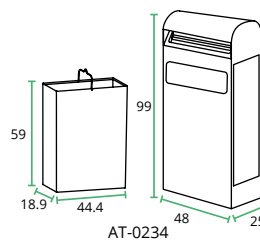

Quick and easy access and emptying of removable liners from side door

AT-0262

- 2 L ashtray
- 8 L waste bin
- +/- 600 butts

AT-0262-DGRY

Item Code	Description	Colour	Material
AT-0262-DGRY	Stand-alone ashtray with bin 2 L/8 L	Dark grey	Epoxy

ASH/TRASH CONTAINERS

Large outdoor ash & trash combination.

These original Probbax® design ash/trash are fitted with removable inside liners for easy emptying from the side of the container (key included). The galvanised steel construction features an anti UV epoxy coating to withstand outdoor conditions. The convenient stainless-steel snuff plates are accessible from the front and back of the container. Very stable, they are delivered assembled.

AT-0233

- 3 L ashtray
- 29 L waste bin
- +/- 900 butts

AT-0233-DGRY

AT-0234

- 4.7 L ashtray
- 48 L waste bin
- +/- 1400 butts

AT-0234-DGRY

Large volume waste bin and drawer ashtray

Item Code	Description	Colour	Material
AT-0233-DGRY	Container 29 L with 3 L ashtray	Dark grey	Epoxy
AT-0234-DGRY	Container 48 L with 4.7 L ashtray	Dark grey	Epoxy