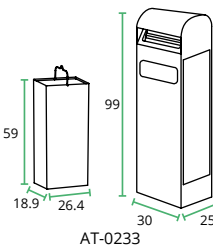

Drawer-ashtray

Tilt trash compartment over to empty

Secure stainless steel key locking system

AT-0252

- 3 L ashtray
- 14 L waste bin
- +/- 900 butts

AT-0252-DGRY

Item Code	Description	Colour	Material
AT-0252-DGRY	Wall-mounted ashtray with bin 3 L/14 L	Dark grey	Epoxy

Quick and easy access and emptying of removable liners from side door

AT-0262

- 2 L ashtray
- 8 L waste bin
- +/- 600 butts

AT-0262-DGRY

Item Code	Description	Colour	Material
AT-0262-DGRY	Stand-alone ashtray with bin 2 L/8 L	Dark grey	Epoxy

ASH/TRASH CONTAINERS

Large outdoor ash & trash combination.

These original Probbax® design ash/trash are fitted with removable inside liners for easy emptying from the side of the container (key included). The galvanised steel construction features an anti UV epoxy coating to withstand outdoor conditions. The convenient stainless-steel snuff plates are accessible from the front and back of the container. Very stable, they are delivered assembled.

AT-0233

- 3 L ashtray
- 29 L waste bin
- +/- 900 butts

AT-0233-DGRY

AT-0234

- 4.7 L ashtray
- 48 L waste bin
- +/- 1400 butts

AT-0234-DGRY

Large volume waste bin and drawer ashtray

Item Code	Description	Colour	Material
AT-0233-DGRY	Container 29 L with 3 L ashtray	Dark grey	Epoxy
AT-0234-DGRY	Container 48 L with 4.7 L ashtray	Dark grey	Epoxy