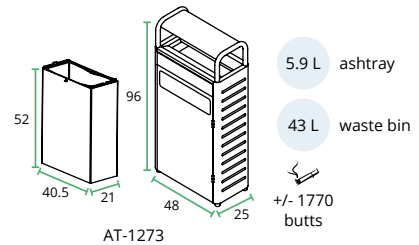

OUTDOOR CONTAINERS WITH ASHTRAY

Ideal for **public spaces.**

These Probbax® outdoor ash/trash containers feature a small footprint yet a large capacity. Sturdy and stable, they offer wide openings for easy cigarette and waste disposal. All-weather resistant, the fully galvanised steel construction is coated with a UV protected epoxy. Both the drawer-ashtray and the inside liner are removable for easy maintenance. They are accessible by unlocking the front door. These containers are delivered ready-to-use, with an included floor fixing kit and a locking key.