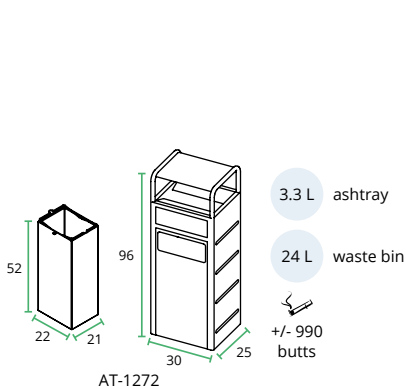

OUTDOOR CONTAINERS WITH ASHTRAY

Ideal for **public spaces.**

These Probbax® outdoor ash/trash containers feature a small footprint yet a large capacity. Sturdy and stable, they offer wide openings for easy cigarette and waste disposal. All-weather resistant, the fully galvanised steel construction is coated with a UV protected epoxy. Both the drawer-ashtray and the inside liner are removable for easy maintenance. They are accessible by unlocking the front door. These containers are delivered ready-to-use, with an included floor fixing kit and a locking key.