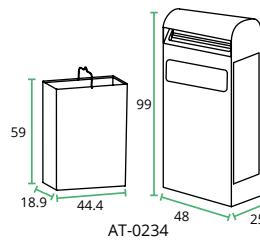

Quick and easy access and emptying of removable liners from side door

AT-0262

- 2 L ashtray
- 8 L waste bin
- +/- 600 butts

AT-0262-DGRY

Item Code	Description	Colour	Material
AT-0262-DGRY	Stand-alone ashtray with bin 2 L/8 L	Dark grey	Epoxy

ASH/TRASH CONTAINERS

Large outdoor ash & trash combination.

These original Probbax® design ash/trash are fitted with removable inside liners for easy emptying from the side of the container (key included). The galvanised steel construction features an anti UV epoxy coating to withstand outdoor conditions. The convenient stainless-steel snuff plates are accessible from the front and back of the container. Very stable, they are delivered assembled.

AT-0233

- 3 L ashtray
- 29 L waste bin
- +/- 900 butts

AT-0233-DGRY

AT-0234

- 4.7 L ashtray
- 48 L waste bin
- +/- 1400 butts

AT-0234-DGRY

Large volume waste bin and drawer ashtray

Item Code	Description	Colour	Material
AT-0233-DGRY	Container 29 L with 3 L ashtray	Dark grey	Epoxy
AT-0234-DGRY	Container 48 L with 4.7 L ashtray	Dark grey	Epoxy