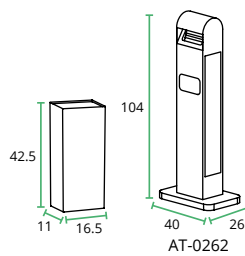

AT-0262

- 2 L ashtray
- 8 L waste bin
- +/- 600 butts