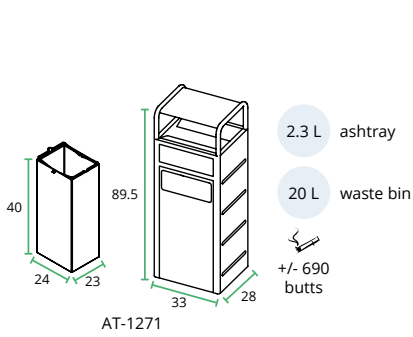

OUTDOOR CONTAINERS WITH ASHTRAY

Ideal for **public spaces.**

These Probbax® outdoor ash/trash containers feature a small footprint yet a large capacity. Sturdy and stable, they offer wide openings for easy cigarette and waste disposal. All-weather resistant, the fully galvanised steel construction is coated with a UV protected epoxy. Both the drawer-ashtray and the inside liner are removable for easy maintenance. They are accessible by unlocking the front door. These containers are delivered ready-to-use, with an included floor fixing kit and a locking key.