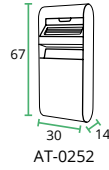

Drawer-ashtray

Tilt trash compartment over to empty

Secure stainless steel key locking system

AT-0252

- 3 L ashtray
- 14 L waste bin
- +/- 900 butts

AT-0252-DGRY

Item Code	Description	Colour	Material
AT-0252-DGRY	Wall-mounted ashtray with bin 3 L/14 L	Dark grey	Epoxy