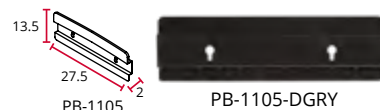

ST-0050-GRY

Papelera con tapa basculante

34,6 x 27,8 x 51,1 cm
50 L

Todos los artículos resaltados en **negrita** son productos en stock habitual. Consultar colores disponibles.

Versatile containers ideal for narrow places

Available in grey or white, these containers can be used with or without swing lid. They are easy to place under a desk or a countertop. See page 24 for a wall-mounted version sold as a kit.

| Item Code | Description | Colour | Material |
|--------------|-----------------------------------|-----------|---------------|
| PB-1140-GRY | Slim container 40 L | Grey | Polypropylene |
| PB-1140-WHT | Slim container 40 L | White | |
| PB-1121-GRY | Swing lid for slim container 40 L | Grey | Polypropylene |
| PB-1121-WHT | | White | |
| PB-1105-DGRY | Wall-mounting set fits PB-1140 | Dark grey | Epoxy |