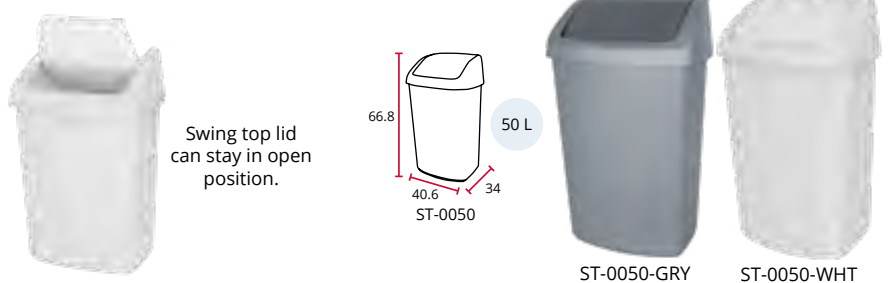

Item Code	Description	Colour	Material
ST-0010-GRY	Swing top bin 10 L	Grey	Polypropylene
ST-0010-WHT		White	
ST-0015-GRY	Swing top bin 15 L	Grey	
ST-0015-WHT		White	
ST-0025-GRY	Swing top bin 25 L	Grey	
ST-0025-WHT		White	
ST-0050-GRY	Swing top bin 50 L	Grey	
ST-0050-WHT		White