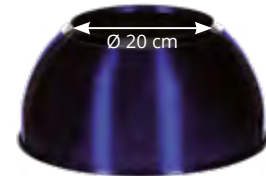

OD-6140-SBLU

OD-6140-SGRN

OD-6140-SRED

OD-6140-SSSTL

OD-6140-SYEL

Item Code	Description	Colour	Material
OD-6140-SBLU	Open dome bin 40 L - blue lid	Satin stainless steel / Varnished blue	Stainless steel 430 & 201
OD-6140-SGRN	Open dome bin 40 L - green lid	Satin stainless steel / Varnished green	
OD-6140-SRED	Open dome bin 40 L - red lid	Satin stainless steel / Varnished red	
OD-6140-SSSTL	Open dome bin 40 L - varnished lid	Satin stainless steel / Varnished satin SS	
OD-6140-SYEL	Open dome bin 40 L - yellow lid	Satin stainless steel / Varnished yellow	