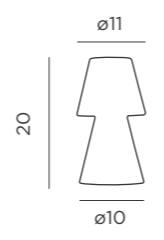

Dimensions (cm)

- Dimmable
- Led tube lighting (included)
- Polyethylene
- Packaging: 17 x 17 x 31,6 cm
- Gross Weight (with packaging): 1,2kg

Dimensions (cm)

- Dimmable
- Led tube lighting (included)
- Polyethylene
- Packaging: 26 x 26 x 48 cm
- Gross Weight (with packaging): 1,7kg

Dimensions (cm)

### CABLE

REF: LUMLL045OFNW

- IP65 Outdoor & Indoor use
- White Light (included)
- 600 lm

- Polyethylene
- Packaging: 26 x 26 x 48 cm
- Gross Weight (with packaging): 1,7kg

Dimensions (cm)

LOLA 20

LOLA 30

LOLA 45