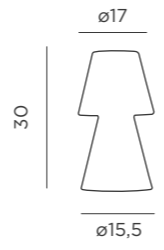

Dimensions (cm)

- Dimmable
- Led tube lighting (included)
- Polyethylene
- Packaging: 17 x 17 x 31,6 cm
- Gross Weight (with packaging): 1,2kg

Dimensions (cm)

- Dimmable
- Led tube lighting (included)
- Polyethylene
- Packaging: 26 x 26 x 48 cm
- Gross Weight (with packaging): 1,7kg

Dimensions (cm)

### CABLE

REF: LUMLL045OFNW

- IP65 Outdoor & Indoor use
- White Light (included)
- 600 lm

- Polyethylene
- Packaging: 26 x 26 x 48 cm
- Gross Weight (with packaging): 1,7kg

Dimensions (cm)

LOLA 20

LOLA 30

LOLA 45