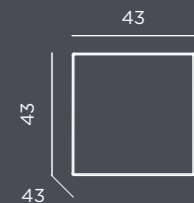

CUBY 45

Dimensions (cm)