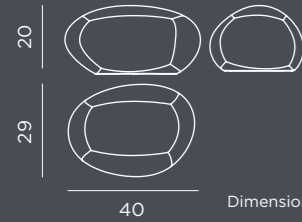

Cuby.

Options

- Light
- Cable
- Solar & battery

+ Info P. 221, 222

20x20	32x32	40x40	43x43	43x43
20	32	40	43	53
Cuby 20	Cuby 32	Cuby 40	Cuby 45	Cuby 53

CUBY 53

Dimensions (cm)

OPTIONS

- Solar & Rechargeable Battery | Indoor & outdoor use
- Cable | Indoor & outdoor use

Im	REFERENCES
45	LUMCB053SSNW
600	LUMCB053OFNW

Packaging: 43,6x 43,6 x 55 cm | Gross Weight (Packaged Weight): 5,5kg.

PETRA 40

Dimensions (cm)

OPTIONS

- Solar & Rechargeable Battery | Indoor & outdoor use
- Solar | Outdoor use
- Cable | Indoor & outdoor use

Im	REFERENCES
45	LUMPT040SSNW
16	LUMPT040SANW
250	LUMPT040OFNW

Packaging: 20,5 x 40,3 x 29,5 cm | Gross Weight (Packaged Weight): 1,3kg.

PETRA 60

Dimensions (cm)

OPTIONS

- Solar & Rechargeable Battery | Indoor & outdoor use
- Cable | Indoor & outdoor use

Im	REFERENCES
45	LUMPT060SSNW
600	LUMPT060OFNW

Packaging: 44,3 x 60,2 x 30,8 cm | Gross Weight (Packaged Weight): 2,5kg.