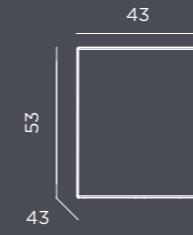

PETRA 60

Dimensions (cm)

OPTIONS

- Solar & Rechargeable Battery | Indoor & outdoor use
- Cable | Indoor & outdoor use

Im	REFERENCES
45	LUMPT060SSNW
600	LUMPT060OFNW

Packaging: 44,3 x 60,2 x 30,8 cm | Gross Weight (Packaged Weight): 2,5kg.

Im	REFERENCES
860	LUMBORAMBXINOUTNW
860	LUMBORAWBXINOUTNW

- White Opaque Colour ● | Marble
- White Opaque Colour ● | Wood

Packaging: 44 x 44 x 45,5 cm | Gross Weight (Packaged Weight) Wood: 5,7 kg | Gross Weight (Packaged Weight) Marble: 8,2 kg

CUBY 45

Dimensions (cm)

OPTIONS

- Solar & Rechargeable Battery | Indoor & outdoor use
- Cable | Indoor & outdoor use
- Rechargeable Battery | Play: Light & Music | Indoor & outdoor use

Im	REFERENCES
45	LUMCB045SSNW
600	LUMCB045OFNW
45	LUMCBP45WLNW

Packaging: 45 x 43,5 x 43,5 cm | Gross Weight (Packaged Weight): 5kg.

CUBY 53

Dimensions (cm)

OPTIONS

- Solar & Rechargeable Battery | Indoor & outdoor use
- Cable | Indoor & outdoor use

Im	REFERENCES
45	LUMCB053SSNW
600	LUMCB053OFNW