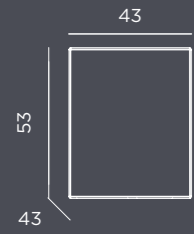

Cuby.

Options

- Light
- Cable
- Solar & battery

+ Info P. 221, 222

20x20	32x32	40x40	43x43	43x43
20	32	40	43	53
Cuby 20	Cuby 32	Cuby 40	Cuby 45	Cuby 53

CUBY 53

Dimensions (cm)

OPTIONS

- Solar & Rechargeable Battery | Indoor & outdoor use
- Cable | Indoor & outdoor use

Im	REFERENCES
45	LUMCB053SSNW
600	LUMCB053OFNW

Packaging: 43,6x 43,6 x 55 cm | Gross Weight (Packaged Weight): 5,5kg.

PETRA 40

Dimensions (cm)

OPTIONS

- Solar & Rechargeable Battery | Indoor & outdoor use
- Solar | Outdoor use
- Cable | Indoor & outdoor use

Im	REFERENCES
45	LUMPT040SSNW
16	LUMPT040SANW
250	LUMPT040OFNW

Packaging: 20,5 x 40,3 x 29,5 cm | Gross Weight (Packaged Weight): 1,3kg.

PETRA 60

Dimensions (cm)

OPTIONS

- Solar & Rechargeable Battery | Indoor & outdoor use
- Cable | Indoor & outdoor use

Im	REFERENCES
45	LUMPT060SSNW
600	LUMPT060OFNW

Packaging: 44,3 x 60,2 x 30,8 cm | Gross Weight (Packaged Weight): 2,5kg.