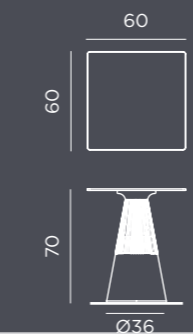

Packaging: 45 x 43,5 x 43,5 cm | Gross Weight (Packaged Weight): 5kg.

CUBY 53

Dimensions (cm)

OPTIONS

- Solar & Rechargeable Battery | Indoor & outdoor use
- Cable | Indoor & outdoor use

Im	REFERENCES
45	LUMCB053SSNW
600	LUMCB053OFNW

Packaging: 60 x 60 x 42 cm | Gross Weight (Packaged Weight): 4,5 kg | Methacrylate cover included.

CAPRI 75

Dimensions (cm)

OPTIONS

- Solar & Rechargeable Battery | Indoor & outdoor use
- Cable | Indoor & outdoor use
- White Opaque Colour ●

Im	REFERENCES
45	MOBCP075SSNW
600	MOBCP075OFNW
	MOBCP075BXNW

Packaging: 74,4 x 100,6 x 101 cm | Gross Weight (Packaged Weight): 18 kg | Methacrylate cover included.

CAPRI 110

Dimensions (cm)

OPTIONS

- Rechargeable Battery | Indoor & outdoor use
- White Opaque Colour ●

Im	REFERENCES
360	MOBCP110TWLNW
	MOBCP110BXNW

Packaging: 60 x 60 x 113 cm | Gross Weight (Packaged Weight): 10 kg | Methacrylate cover included.

ITACA 60

Dimensions (cm)

OPTIONS

- Solar & Rechargeable Battery | Indoor & outdoor use