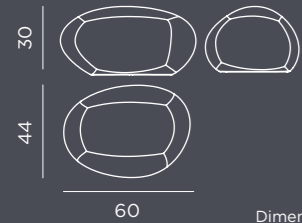

Cuby.

Options

- Light
- Cable
- Solar & battery

+ Info P. 221, 222

20x20	32x32	40x40	43x43	43x43
20	32	40	43	53
Cuby 20	Cuby 32	Cuby 40	Cuby 45	Cuby 53

CUBY 53

Dimensions (cm)

OPTIONS

- Solar & Rechargeable Battery | Indoor & outdoor use
- Cable | Indoor & outdoor use

Im	REFERENCES
45	LUMCB053SSNW
600	LUMCB053OFNW

Packaging: 43,6x 43,6 x 55 cm | Gross Weight (Packaged Weight): 5,5kg.

PETRA 40

Dimensions (cm)

OPTIONS

- Solar & Rechargeable Battery | Indoor & outdoor use
- Solar | Outdoor use
- Cable | Indoor & outdoor use

Im	REFERENCES
45	LUMPT040SSNW
16	LUMPT040SANW
250	LUMPT040OFNW

Packaging: 20,5 x 40,3 x 29,5 cm | Gross Weight (Packaged Weight): 1,3kg.

PETRA 60

Dimensions (cm)

OPTIONS

- Solar & Rechargeable Battery | Indoor & outdoor use
- Cable | Indoor & outdoor use

Im	REFERENCES
45	LUMPT060SSNW
600	LUMPT060OFNW

Packaging: 44,3 x 60,2 x 30,8 cm | Gross Weight (Packaged Weight): 2,5kg.