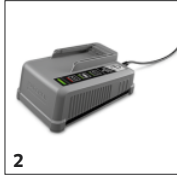

ACCESSORIES FOR BATTERY POWER+ 36/75

2.445-043.0

		Order no.	Description	
BATTERY CHARGERS				
Universal charger Battery Power+ 18-36	1	2.445-054.0	Universal charging unit Battery Power+ with LED operating status indicator for charging all 18 and 36 V Kärcher Battery Power and Kärcher Battery Power+ lithium-ion batteries. Suitable for wall mounting.	☐
Fast charger Battery Power+ 36/60	2	2.445-045.0	Charge all 36 V Kärcher Battery Power and Kärcher Battery Power+ lithium-ion batteries with max. 6 A charging current: Quick charger with LED operating status indicator. Easy wall mounting.	☐

☐ Available accessories.