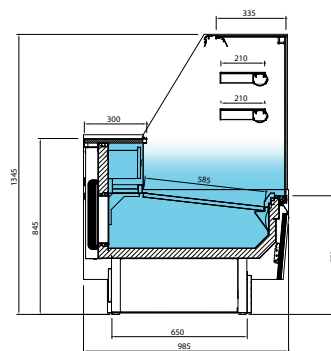

VGL R

MODELOS MODELS	Dimensiones sin costados Dimensions without sides LxPxH (mm)	Costados Sides 2l(mm)	Potencia Power (W)	Eléctrica Eléctrica (V/Hz)	Capacidad Capacity (L)	Puertas Doors	Superficie exposición (m²)	Estantes Shelving	Compresor Compressor (HP)	Consumo Consumption (kWh/24h)	Evaporación Evaporation	Régimen T^{RA} (25°C)	Desescarche Defrost	Control	Refrigerante Refrigerant	De serie Standard	Clase climática
VGL 9 R	938x985x1345	30+30	345	220/50	163	1	0,9	2	1/6	5,5	Estática Static	+4°C/+8°C	Semi Automático Semi Automatic	Digital R 404 A	Luz estantes y decoración	3 (+25°C 60%HR)	
VGL 14 R	1445x985x1345	30+30	560	220/50	250	2	1,5	2	1/4	9,0	Semi Estática Semi Static	+4°C/+8°C	Semi Automático Semi Automatic	Digital R 404 A	Luz estantes y decoración Ventiladores reserva	3 (+25°C 60%HR)	
VGL 18 R	1875x985x1345	30+30	580	220/50	327	3	2,0	2	1/4	9,3	Semi Estática Semi Static	+4°C/+8°C	Semi Automático Semi Automatic	Digital R 404 A	Luz estantes y decoración Ventiladores reserva	3 (+25°C 60%HR)	
VGL 25 R	2500x985x1345	30+30	670	220/50	430	4	2,6	2	1/3	10,7	Semi Estática Semi Static	+4°C/+8°C	Semi Automático Semi Automatic	Digital R 404 A	Luz estantes y decoración Ventiladores reserva	3 (+25°C 60%HR)	

Características técnicas y constructivas sujetas a variación sin previo aviso / We reserve the right to change specifications without prior notice.