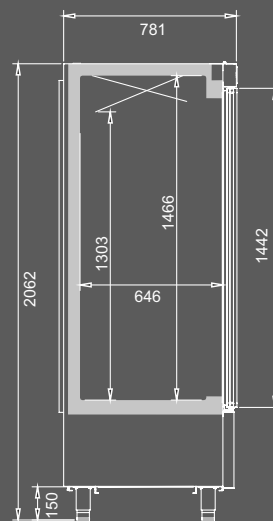

Opcional: Manejo control digital por WiFi o Bluetooth®
Optional: Operating digital control by WiFi or Bluetooth®

Controlador digital IP 65.
Digital control IP65
Contrôleur digital IP 65.