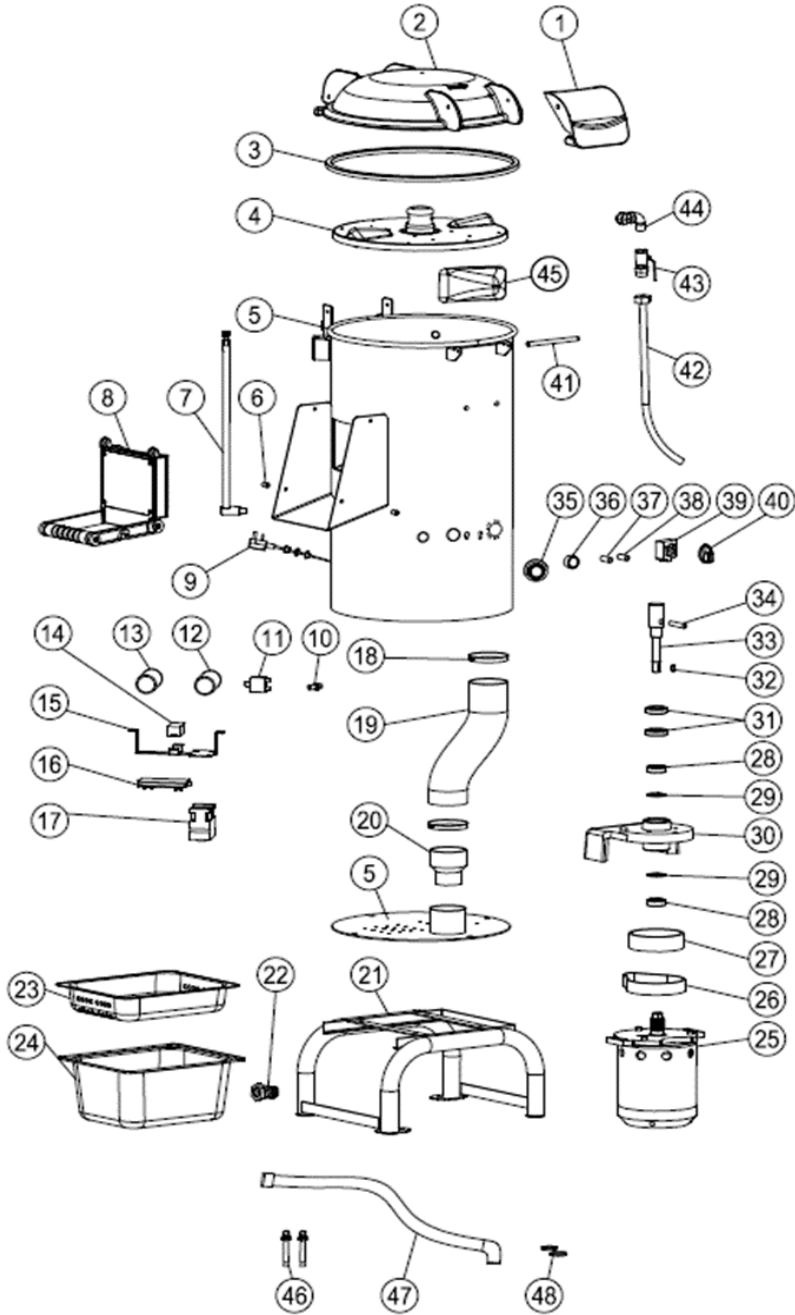

### Bill of materials (BOM)

 <p><b>Hendi B.V.</b> Tools for Chefs Steenoven 21 3911 TX Rhenen The Netherlands</p>	<b>Batch #</b>	<b>Appliance part#</b>
	000000 and up	<b>229200</b>
	<b>Description</b>	
	<b>Potato peeler 5L</b>	

<b>Date</b>	04-12-2025	<b>Revision #</b>	1.0
<b>Revision</b>	First Bill of Materials (BOM)		

Item	Description	Part#	Quantity	Remark	Picture
1	Lock lid	nss	1		
2	Lid	960332	1	Incl item 1, gasket not incl.	
3	Gasket lid	960349	1		
4	Abrasive disc	960356	1		
5	Housing	n/a	1		
6	Pin	n/a	2		
7	Wire guide	n/a	1		
8	Outlet lid	n/a	1		
9	Power cord	n/a	1		
10	Reed switch	960363	2		
11	Circuit breaker (6A)	960370	1		
12	Capacitor (25µF)	931196	1		
13	Capacitor (150µF)	960387	1		
14	Centrifugal switch	971888	1		
15	Bracket	n/a	1		
16	Junction PCB	n/a	1		
17	Ralais	960400	1		
18	Hose clamp	n/a	2		
19	Drain pipe	961735	1		
20	Drain pipe connector	n/a	1		
21	Frame	n/a	1		
22	Drain plug	n/a	1		
23	Sieve basin	960417	1		
24	Drain basin	960424	1		
25	Motor	960431	1		
26	Belt	960455	1		
27	Pulley	n/a	1		
28	Bearing (6004)	n/a	2		
29	Seeger ring	n/a	2		
30	Motor bracket	n/a	1		
31	Oil seal	n/a	2		
32	Key	nss	1		
33	Axle	960462	1	Incl. item 32 and 34	
34	Axle pin	nss	1		
35	Emergency stop	960479	1		
36	Switch (pulse)	960486	1		
37	Indicator light (red)	960493	1		
38	Indicator light (green)	960509	1		
39	Timer (8 min.)	930793	1		
40	Timer knob	960516	1		
41	Pin	n/a	1		
42	Installation set complete	960530	1	Incl. item 47 and 48	
43	Faucet	960523	1		
44	Connector "L"	n/a	1		
45	Guide block	n/a	1		
46	Bolt	n/a	2		
47	Drain hose	nss	1	Available as 42	
48	Hose clamp	nss	1	Available as 42	

### Circuit diagram

 <b style="font-size: 2em; margin-left: 10px;">HENDI</b> <span style="color: green; font-size: 0.8em; margin-left: 10px;">Tools for Chefs</span> <b>Hendi B.V.</b> Steenoven 21 3911 TX Rhenen The Netherlands	<b>Batch #</b>	<b>Appliance part#</b>
	000000 and up	<b>229200</b>
	<b>Description</b>	
	<b>Potato peeler 5L</b>	