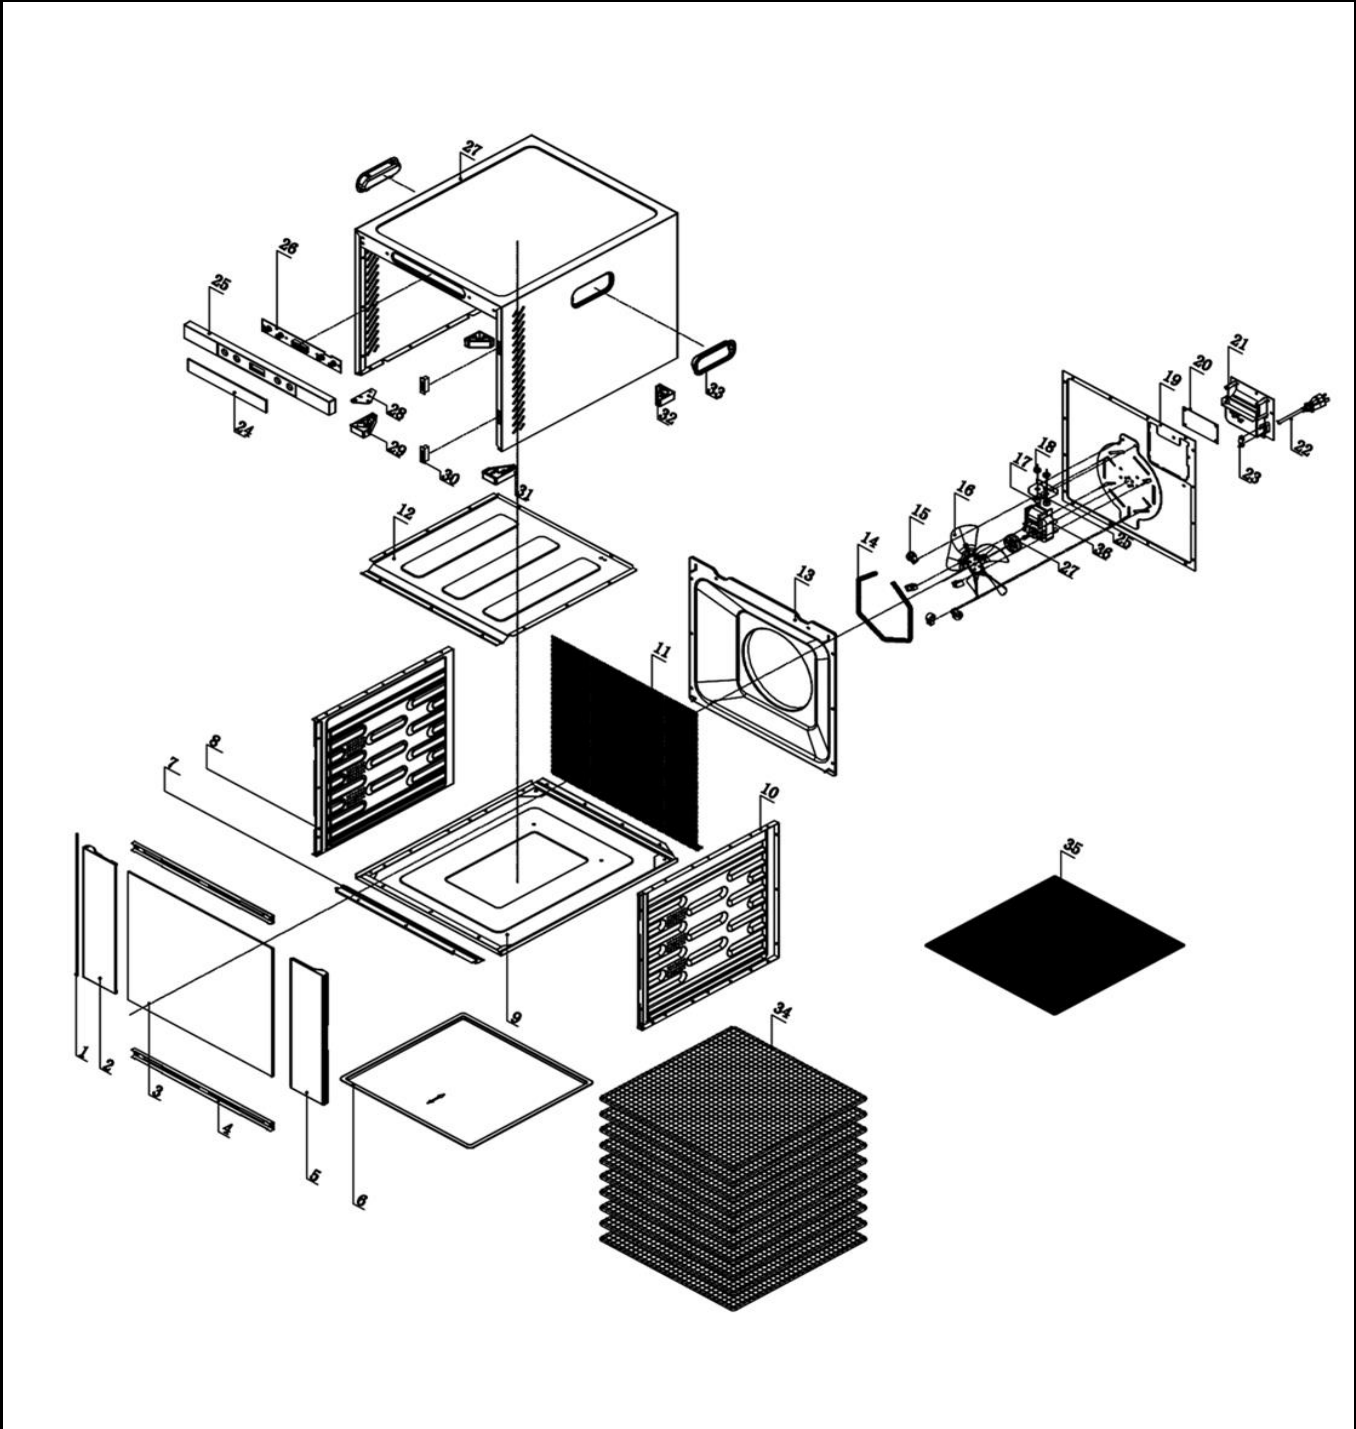

Drawing

Hendi B.V.
Steenoven 21
3911 TX Rhenen
The Netherlands

Batch #
171973 and up

Appliance part#
229026

Description
Food dehydrator Profi Line

Date	18-07-2025	Revision #	1.1
Revision	Format updated.