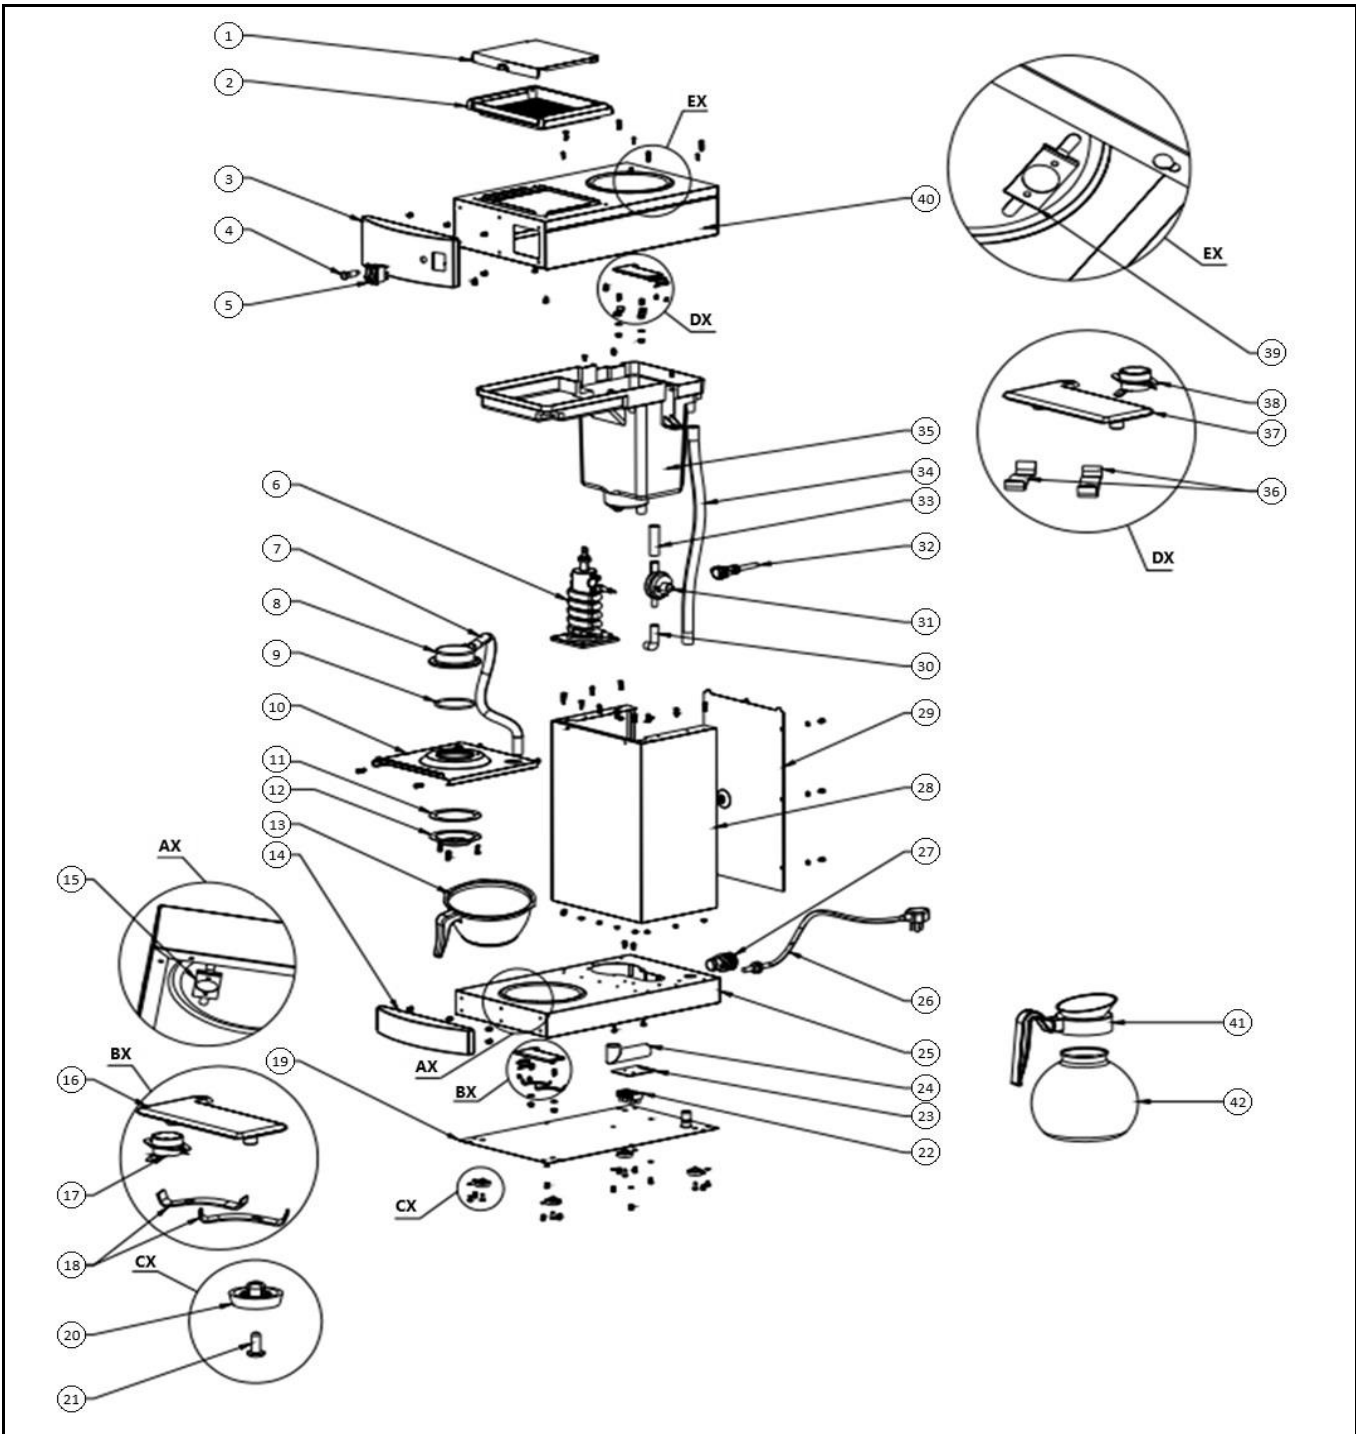

Drawing

Tools for Chefs

Hendi B.V.
 Innovatielaan 6
 6745 XW De Klomp
 The Netherlands

Batch #
 HK094724 and
 up

Appliance part#
 208304

Description
 Filter coffee maker

Date	13-05-2025	Revision #	V.02
Revision	New model.		

Circuit diagram

 <b style="font-size: 24px; margin-left: 10px;">HENDI Tools for Chefs Hendi B.V. Innovatielaan 6 6745 XW De Klomp The Netherlands	Batch #	Appliance part#
	HK094724 and up	208304
	Description	
	Filter coffee maker	