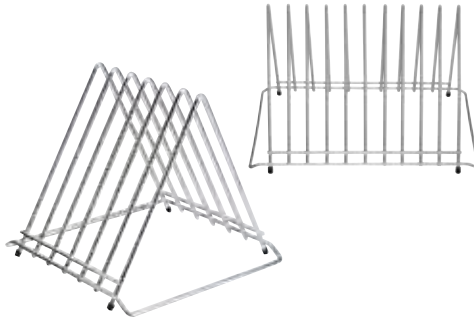

Hygiplas Heavy Duty Board Racks

Stainless steel racks with six or seven 30mm slots.

Ref	Desc
CH052	7 x 30mm Slot Rack

Ref	Description
GG698	6 x 14mm Slots
GG699	6 x 25mm Slots

Hygiplas High Density Colour Coded Chopping Boards

Tough, durable and made from high quality polyethylene, these quality colour coded chopping boards are non-absorbent, odourless, non-toxic and comply with all hygiene regulations.

Ref	Desc
FX105	450x300x10mm Purple (Allergens)
FX104	600x450x25mm Purple (Allergens)
FX103	600x450x12mm Purple (Allergens)
FX102	450x300x25mm Purple (Allergens)
FX101	450x300x12mm Purple (Allergens)
FX100	229x305x12mm Purple (Allergens)
CH051	7x 14mm Slots

Hygiplas Low Density Colour Coded Chopping Boards

Help eliminate cross contamination during food preparation. Highly durable, non-absorbent, odourless and comply with all hygiene regulations.

Ref	Desc
FY329	Set of 6 Boards + Rack & Wall Chart 10(H) x 455(W) x 305(D)mm
CH305	Set of 6 Boards, Rack & Wall Chart 450x300x20mm

Vogue Melon Ballers

Stainless steel with polypropylene handle. Create perfectly shaped melon balls for attractive plate presentation. Can also be used with a variety of other ingredients.

Ref	Description
CF931	12mm Head
CF934	25mm Head