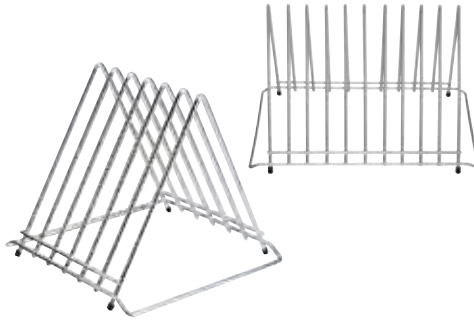

Hygiplas Heavy Duty Board Racks

Stainless steel racks with six or seven 30mm slots.

Ref	Desc
CH052	7 x 30mm Slot Rack

Hygiplas Economy Chopping Board Rack

Stainless steel stand with six tiered 15mm slots to keep boards easily accessible. Size (mm): 180(H) x 265(W) x 200(D).

Ref	Description
J027	6 x 30mm Slot Rack
DP037	10 x 10mm Slot Rack

Hygiplas Plastic Chopping Board Racks

Plastic chopping board racks which are dishwasher safe. Choice of 14mm or 25mm slots.

Ref	Description
GG698	6 x 14mm Slots
GG699	6 x 25mm Slots

Hygiplas High Density Colour Coded Chopping Boards

Tough, durable and made from high quality polyethylene, these quality colour coded chopping boards are non-absorbent, odourless, non-toxic and comply with all hygiene regulations.

Vogue Melon Ballers

Stainless steel with polypropylene handle. Create perfectly shaped melon balls for attractive plate presentation. Can also be used with a variety of other ingredients.

Ref	Description
CF931	12mm Head
CF934	25mm Head