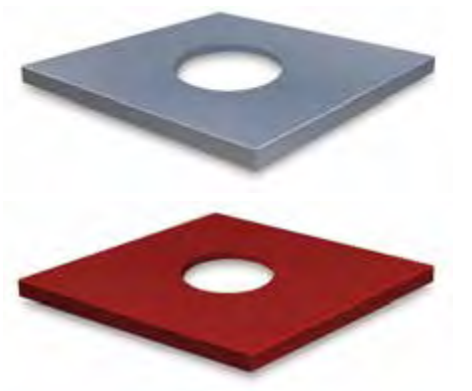

Color	Material	Barcode	€
Grey	Acero inoxidable Stainless steel Acier inoxydable	015002	44,00
Red	Fibra Fibre Fibre	434802	29,00