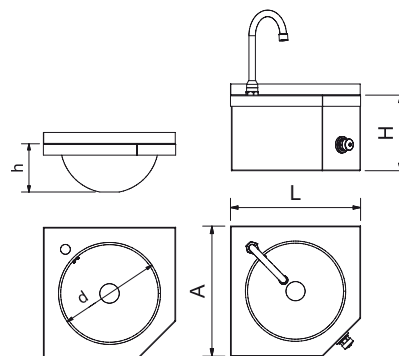

Provistos de mezclador antirretorno

Supplied with no-return mixing valve
Munies de valve antiretour mélangeuse