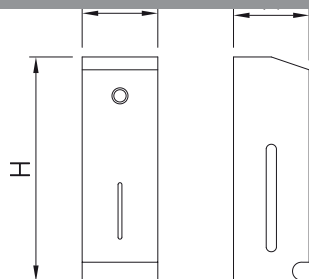

L	A	H	Kg	Barcode	€
118	110	370	2,50	460254	73,00