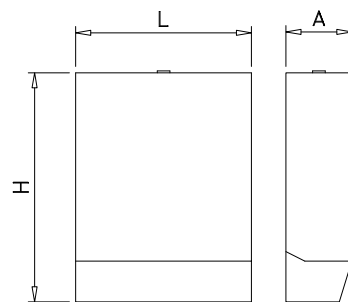

Dispensador en acero inoxidable de toallas de papel
Stainless steel towel dispenser
Dispensateur en acier inoxydable d'essuie-mains

L	A	H		Kg	
238	115	304	400/600 servicios Use for 400/600 applications 400/600 applications d'usage	1,65	062030