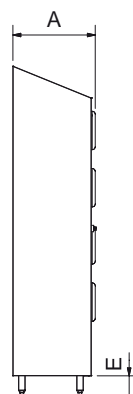

Dimensiones						
Dimensions						
Dimensions						
L	A	H	E	Kg	Barcode	€
370	505	2.010	120	33	081440	747,00

Wholly made in stainless steel AISI 304, it has been designed for a selective collection of waste products. Its column-shape design allows you to get a better use of space in working areas.