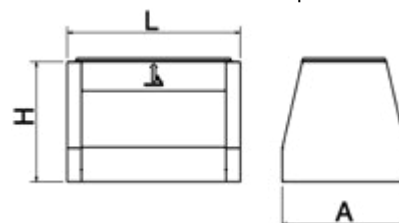

### Caractéristiques:

Turn your swing waste bin into a waste bin-ashtray. Double use within in the same space.  
Wholly made of stainless steel, it has been thought for external use.  
With a container GN 1/3 - 65 mm. depth  
Detachable for emptying and cleaning. It can be washed in the dish washer.