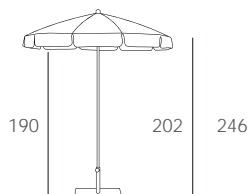

# PALMA 300

Valance without airvent  
REF.: **SIAP10O3000010P**

Tube: ø40/45 mm  
Ribs: 8 | Ø8mm