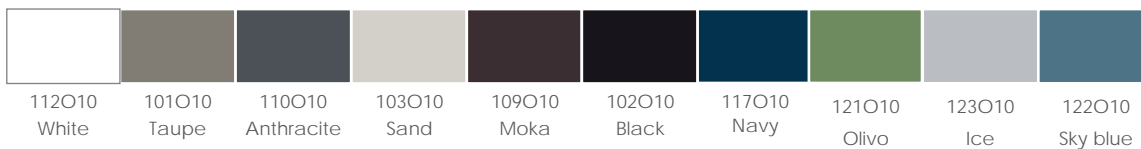

TEJIDO / TECIDO / FABRIC / TISSU

Olefin 190 gr. Polypropilene mass-dyed fabric. UPF80. Colour fastness: 7-8/8.