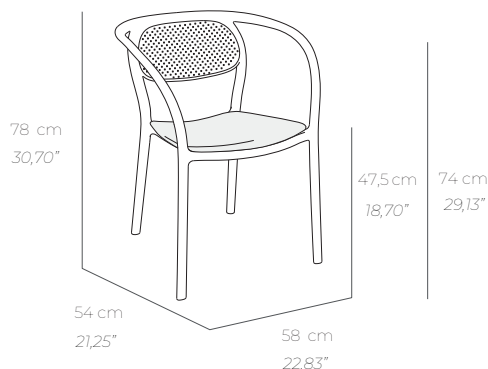

# Noon pad

by Héctor Serrano

REF. MN-NON10B

EN 581-1  
EN 581-2

Reg. Design: No. 015020798-0001