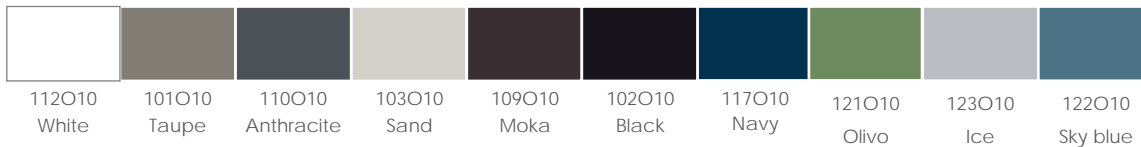

## TEJIDO / TECIDO / FABRIC / TISSU

Olefin 190 gr. Polypropilene mass-dyed fabric. UPF80. Colour fastness: 7-8/8.