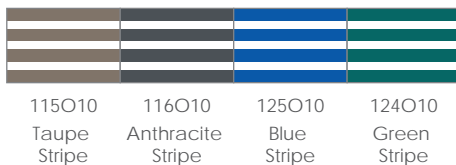

## TEJIDO / TECIDO / FABRIC / TISSU

Olefin 190 gr. Polypropilene mass-dyed fabric. UPF80. Colour fastness: 7-8/8.