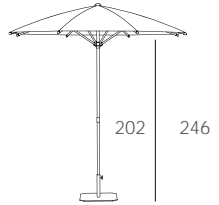

# PALMA grey Ø250

Without valance without airvent

REF.: **SIAO10O2500000P**

Tube: ø40/45 mm

Ribs: 8 | Ø8mm