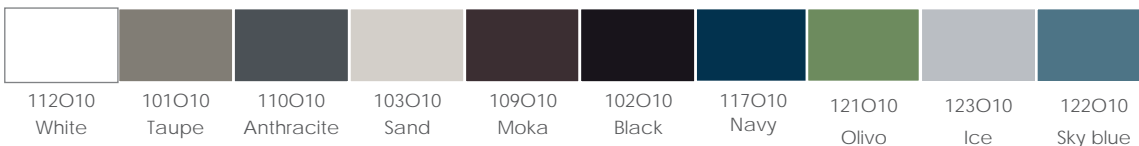

## TEJIDO / TECIDO / FABRIC / TISSU

Olefin 190 gr. Polypropilene mass-dyed fabric. UPF80. Colour fastness: 7-8/8.