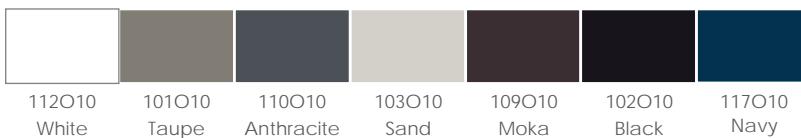

### TEJIDO / TECIDO / FABRIC / TISSU

Olefin 190 gr. Polypropilene mass-dyed fabric. UPF80. Colour fastness: 7-8/8.