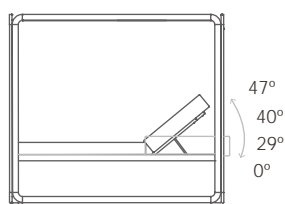

DETALLES / DETALHES / DETAILS / DÉTAILS

Reclining backrest with 4 positions