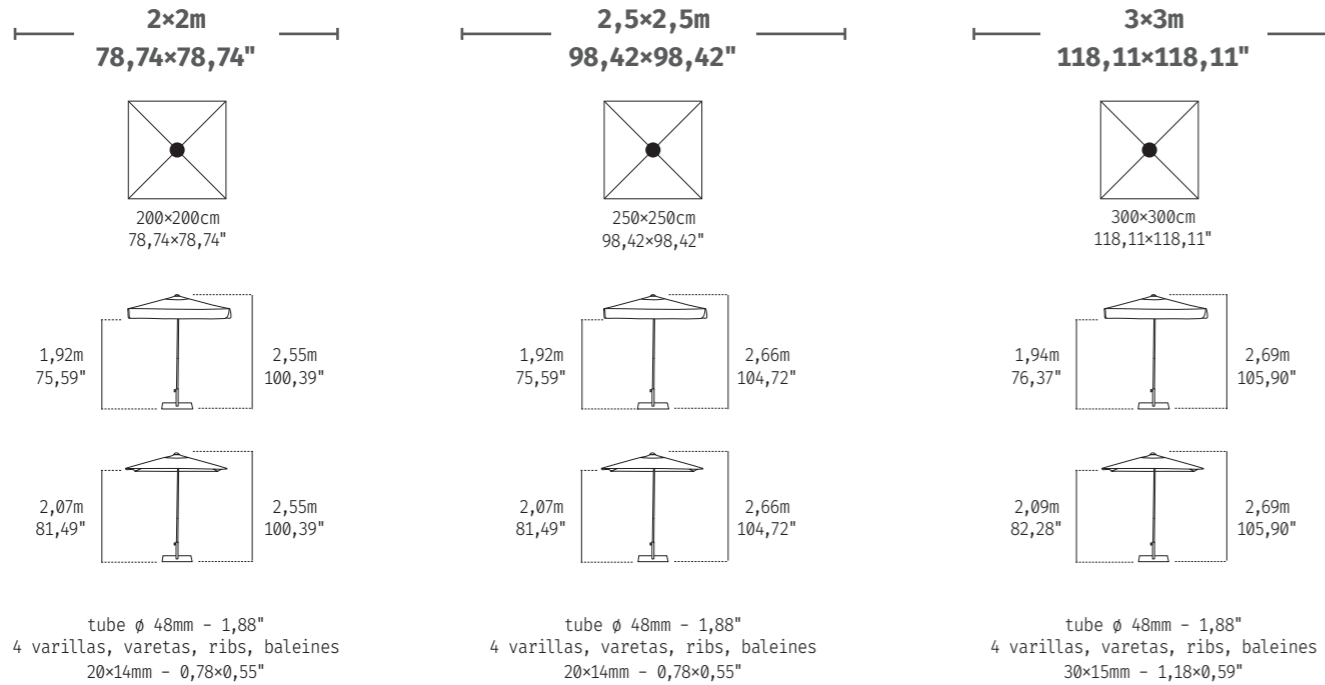

Tamaños / Tamanhos / Sizes / Tailles

Tejidos / Tecidos / Fabrics / Tissus

Olefin