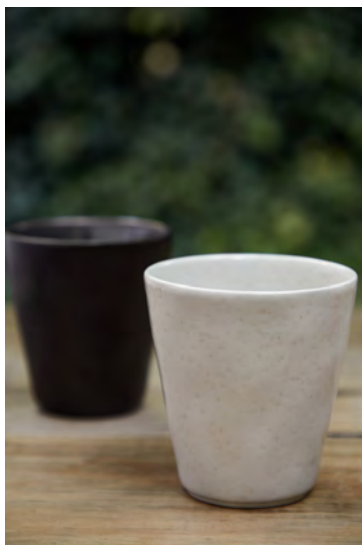

Sugar bowl 17 cl

- LOX091-MTL
- LOX091-PDR

D9 H8.7 cm | 16.5 cl
[1]

Rect. tray 19

- LOR191-MTL
- LOR191-PDR

18.5 x 11.7 H2.2 cm
[2]

Serving bowl 24

- LOS241-MTL
- LOS241-PDR

D24.2 H10.4 cm | 306 cl
[1]

Lagoa is an *eco-friendly* and stylish collection, finished with *recycled* metallic raw materials.

STYLE - CRAFT | MEDITERRANEAN | MODERN | ECLECTIC

SPECIAL FEATURES AND HIGHLIGHTS