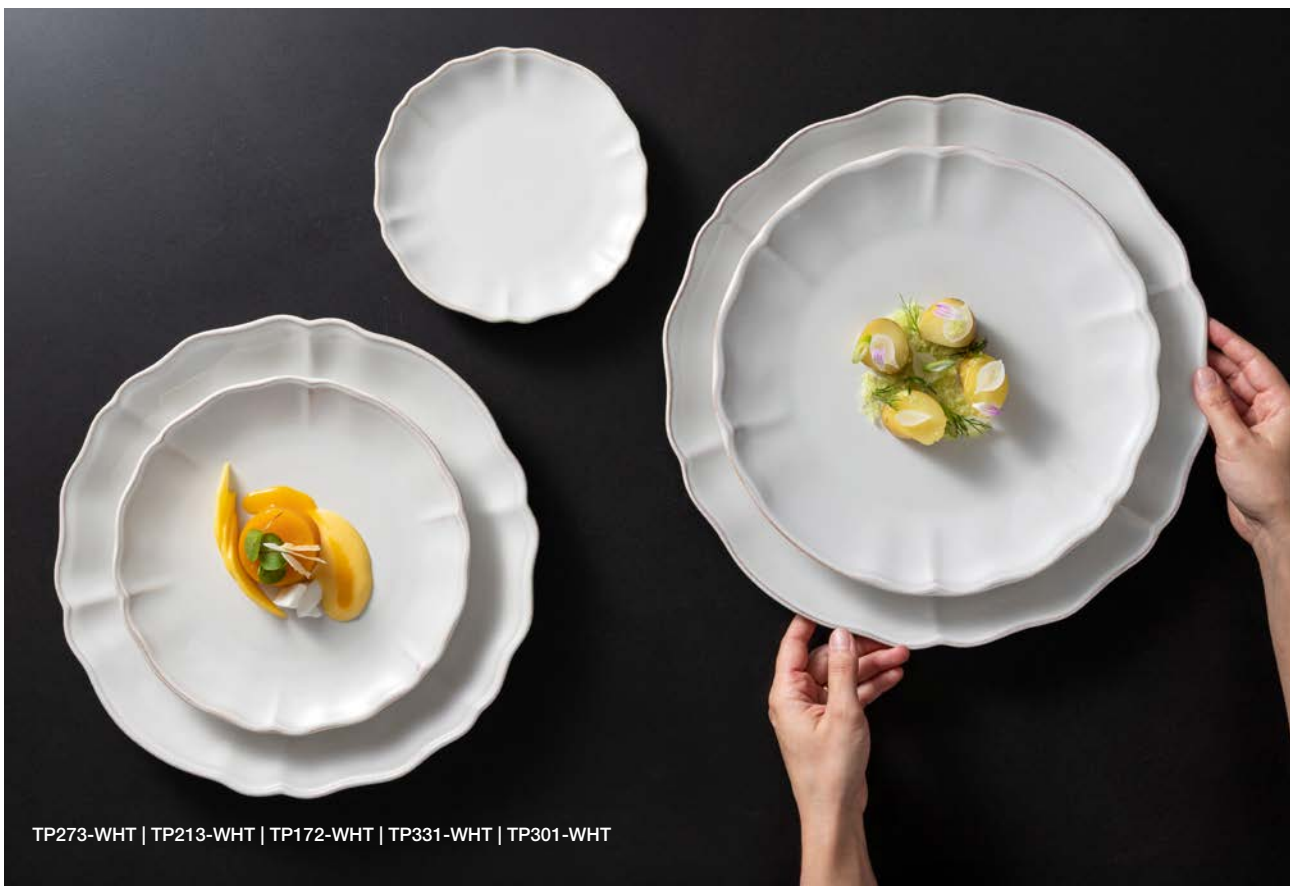

Coffee and tea

Mug 32 cl
○ SC131-WHT
● SC131-TRQ
13.6 x 9.9 H10.1 cm | 32 cl
[6]

Tea cup 22 cl
○ SC121-WHT
● SC121-TRQ
12.1 x 9.7 H6.8 cm | 22 cl
[6]

Coffee cup 9 cl
○ SC101-WHT
● SC101-TRQ
9.5 x 7.5 H5.7 cm | 9 cl
[6]

Teapot 135 cl
○ TX261-WHT
26.1 x 14.6 H18.5 cm | 135 cl
[1]

Teapot 51 cl
○ TX201-WHT
20 x 11.1 H13.7 cm | 51.4 cl
[1]

Creamer 42 cl
○ TZ141-WHT
13.4 x 10 H9.6 cm | 41.9 cl
[1]

high performance

TP273-WHT | TP213-WHT | TP172-WHT | TP331-WHT | TP301-WHT