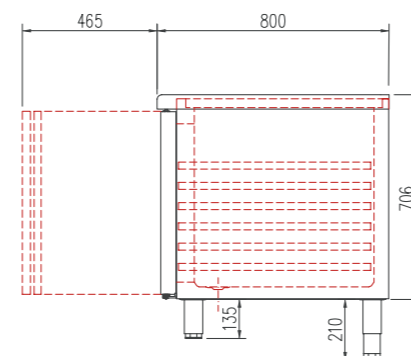

- AISI-304 stainless steel exterior, except rear side and base
- AISI-304 stainless steel interior, stamped bottom and rounded corners
- Doors with self closing system, blocked opening, magnetic gasket and possibility of changing the opening sense
- Inner side of doors by stamped steel
- AISI-304 stainless steel worktop, with rounded front (optional with upstand)
- AISI-304 adjustable legs, 135 to 210 mm
- Removable and fan assisted condenser unit
- Fan assisted evaporator, with epoxi anticorrosion coating.
- Automatic evaporation of defrost water
- 40 Kg/m³ density polyurethane insulation, zero ODP and GWP
- Digital temperature control, optimized defrost, high-temperature condensation alarm. Efficient management of energy consumption
- Operating ambient temperature: MRP / MCP 40°C
  MRPV / MCPV 32°C

OPCIONES

OPTIONS

parrilla suplemento	shelf supplement
parrilla 60x40	shelf 60x40
set adicional guías 60x40	additional set slides 60x40
cerradura puerta inox	SS door lock
cerradura puerta cristal	glass door lock
motor lado izquierdo	left side motor
encimera con peto	worktop with splash-back
set 4 ruedas	set 4 wheels
set 6 ruedas	set 6 wheels
tropicalizado 43°C	tropicalized 43 °C
230V 60Hz / 115V 60Hz	230V 60Hz / 115V 60Hz
respaldo inox	SS rear side
encimera de granito	granite countertop
exterior color blanco	white exterior
APPCC	HACCP

MRPV-250