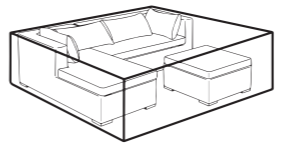

RIPSTOP STANDARD / STANDARD RIPSTOP
RIPSTOP ESTÁNDAR

[ES] Fundas con tejido reciclable y confeccionadas con poliéster Ripstop. Fabricación con medidas estándar.

[EN] Covers with recyclable fabric and made with Ripstop polyester. Manufactured in standard sizes.

F/XR-S06 (100x100x70 cm)
F/XR-S07 (170x100x70 cm)
F/XR-S08 (246x95x69 cm)

F/XR-MR11 (Ø200x85 cm)

F/XR-MS04 (305x190x85 cm)
F/XR-MS05 (200x190x85 cm)

F/XR-SL09 (295x295x98x68 cm)

F/XR-SA03 (75x78x65/110 cm)