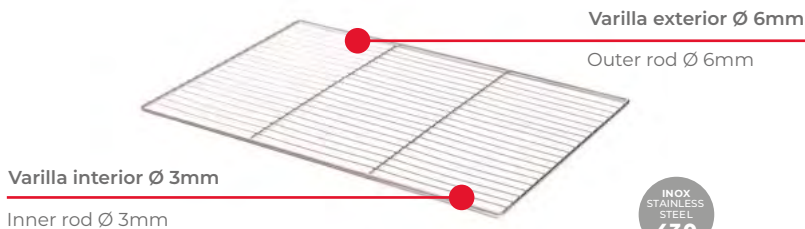

INOX
STAINLESS
STEEL
430

REF.	W(mm)	L(mm)	UE / MOQ
11014	600	400	1-6-12-0-0 / 6

NEW