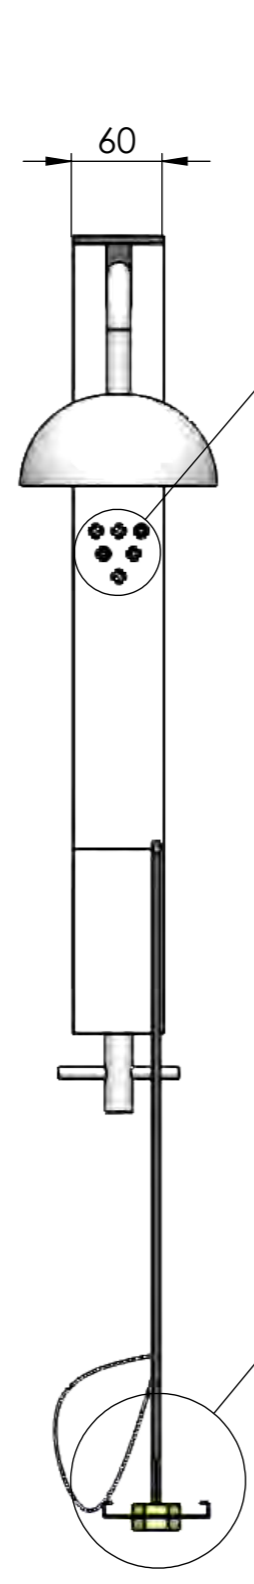

ALZADO

PERFIL

Cuerda INOX. de seguridad

llave para apretar

tuerca para botella de gas

Arandela interior

Arandela interior

DESPIECE

Notes:

Date	Name	 THE INFORMATION CONTAINED IN THIS DRAWING IS THE SOLE PROPERTY OF CAVANOVA. ANY REPRODUCTION IN PART OR AS A WHOLE WITHOUT THE WRITTEN PERMISSION OF CAVANOVA IS PROHIBITED.	
Design:			
Checked:			
Modified:			
Scale: 1:5	Part name: FROSTERGLASS	Top assembly: FROSTERGLASS	Client:
	Description: Enfriador de copas		Material: acero inoxidable
			Reference: FROSTERGLASS
			Count:
			Pages: 1 OF 1