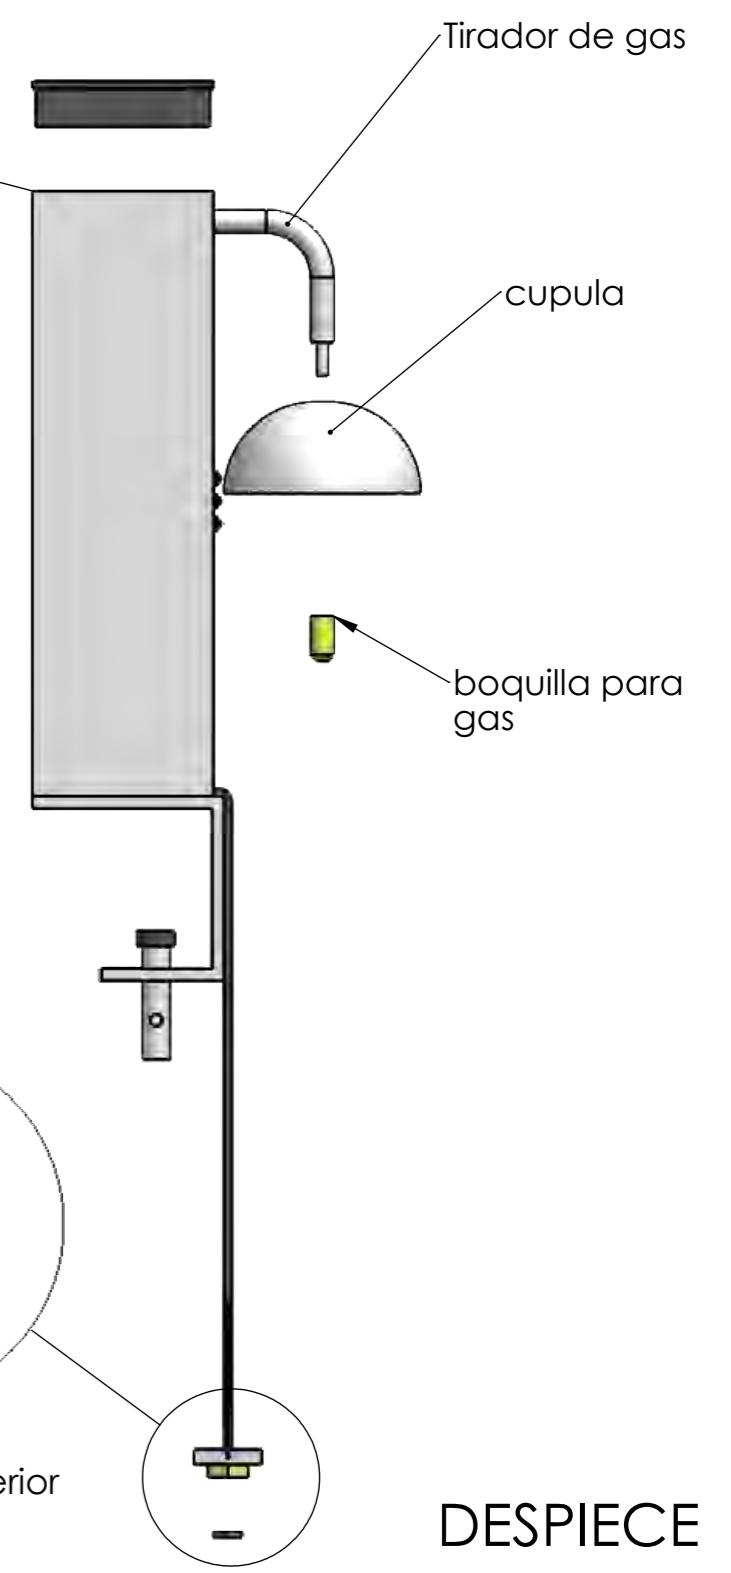

ALZADO

PERFIL

Cuerda INOX. de seguridad

llave para apretar

tuerca para botella de gas

Arandela interior

Arandela interior

DESPIECE

Notes:

Date	Name	 THE INFORMATION CONTAINED IN THIS DRAWING IS THE SOLE PROPERTY OF CAVANOVA. ANY REPRODUCTION IN PART OR AS A WHOLE WITHOUT THE WRITTEN PERMISSION OF CAVANOVA IS PROHIBITED.	
Design:			
Checked:			
Modified:			
Scale: 1:5	Part name: FROSTERGLASS	Top assembly: FROSTERGLASS	Client:
	Description: Enfriador de copas		Material: acero inoxidable
			Reference: FROSTERGLASS
			Count:
			Pages: 1 OF 1