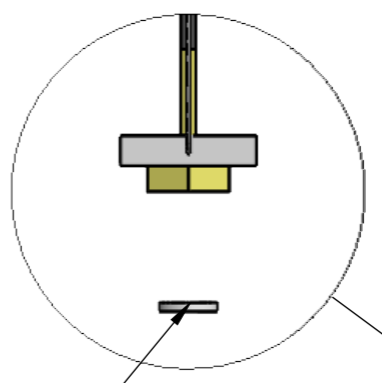

ALZADO

PERFIL

Cuerda INOX. de seguridad

llave para apretar

tuerca para botella de gas

Arandela interior

Arandela interior

DESPIECE

Notes:

Date	Name	 THE INFORMATION CONTAINED IN THIS DRAWING IS THE SOLE PROPERTY OF CAVANOVA. ANY REPRODUCTION IN PART OR AS A WHOLE WITHOUT THE WRITTEN PERMISSION OF CAVANOVA IS PROHIBITED.	
Design:			
Checked:			
Modified:			
Scale: 1:5	Part name: FROSTERGLASS	Top assembly: FROSTERGLASS	Client:
	Description: Enfriador de copas		Material: acero inoxidable
			Reference: FROSTERGLASS
			Count:
			Pages: 1 OF 1