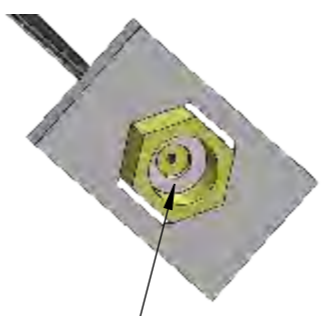

ALZADO

PERFIL

Cuerda INOX. de seguridad

llave para apretar

tuerca para botella de gas

Arandela interior

Arandela interior

DESPIECE

Notes:

Date	Name	 THE INFORMATION CONTAINED IN THIS DRAWING IS THE SOLE PROPERTY OF CAVANOVA. ANY REPRODUCTION IN PART OR AS A WHOLE WITHOUT THE WRITTEN PERMISSION OF CAVANOVA IS PROHIBITED.	
Design:			
Checked:			
Modified:			
Scale: 1:5	Part name: FROSTERGLASS	Top assembly: FROSTERGLASS	Client:
	Description: Enfriador de copas		Material: acero inoxidable
			Reference: FROSTERGLASS
			Count:
			Pages: 1 OF 1