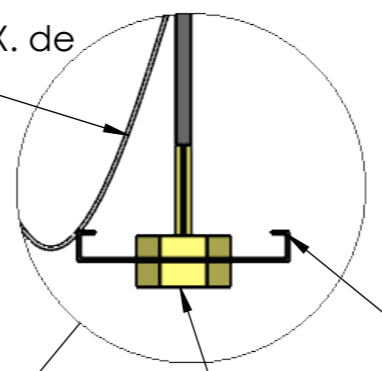

ALZADO

PERFIL

Cuerda INOX. de seguridad

llave para apretar

tuerca para botella de gas

Arandela interior

Arandela interior

DESPIECE

Notes:

Date	Name	 THE INFORMATION CONTAINED IN THIS DRAWING IS THE SOLE PROPERTY OF CAVANOVA. ANY REPRODUCTION IN PART OR AS A WHOLE WITHOUT THE WRITTEN PERMISSION OF CAVANOVA IS PROHIBITED.	
Design:			
Checked:			
Modified:			
Scale: 1:5	Part name: FROSTERGLASS	Top assembly: FROSTERGLASS	Client:
	Description: Enfriador de copas		Material: acero inoxidable
			Reference: FROSTERGLASS
			Count:
			Pages: 1 OF 1