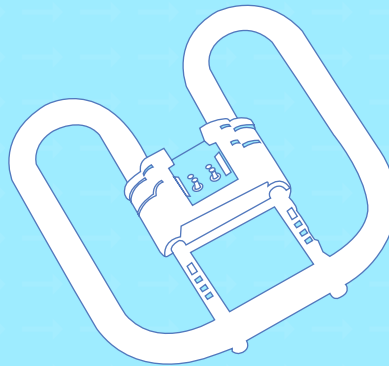

Light Bulb Fittings

Bayonet Cap
BC

Small Bayonet
Small BC

Edison
Screw Cap
ES

Small Edison
Screw Cap
SES

GU10

MR16

Light Bulb Shapes

Standard
A-Line

Golf Ball

Globe

Candle

Spiral

CFL Stick

2D 4pin

2D 2pin