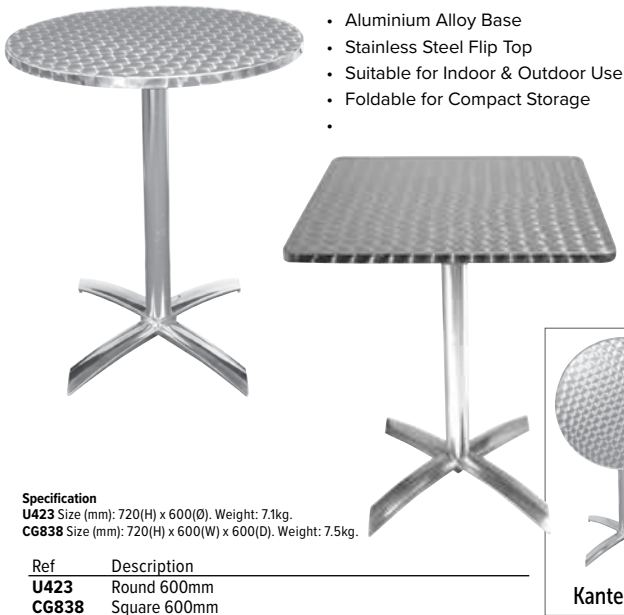

- Aluminium Alloy Base
- Stainless Steel Top
- 1.05m High Table
- For Indoor & Outdoor Use
- Flat Pack for Easy Self-Assembly

**Specification**  
**U502** Size (mm): 1050(H) x 600(Ø). Weight 8.4kg.  
**GR396** Size (mm): 1050(H) x 600(Ø). Weight 7.35kg.

## Bolero Stainless Steel Square Bistro Tables

Sturdy, practical metal tables for use in cafes, patios and terraces. Weather resistant, rust resistant and easy to maintain.

- Aluminium Alloy Base
- Stainless Steel Top
- Suitable for Indoor & Outdoor Use
- Minimal Self-Assembly Required

**Specification**  
**U427** Size (mm): 720(H) x 600(W) x 600(D). Weight: 7.1kg.  
**CG834** Size (mm): 720(H) x 700(W) x 700(D). Weight: 13.6kg.

Ref	Description
<b>U427</b>	600mm
<b>CG834</b>	700mm

## Bolero Stainless Steel Flip Top Bistro Tables

- Aluminium Alloy Base
- Stainless Steel Flip Top
- Suitable for Indoor & Outdoor Use
- Foldable for Compact Storage

**Specification**  
**U423** Size (mm): 720(H) x 600(W) x 600(D). Weight: 7.1kg.  
**CG838** Size (mm): 720(H) x 600(W) x 600(D). Weight: 7.5kg.