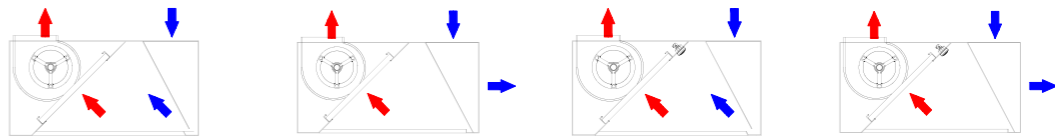

DIMENSIONES DIMENSIONS DIMENSÕES	EXTRACTOR EXTRACTEUR EXAUSTOR	CODIGO CODE CODIGO	PRECIO PRICE PRIX PREÇO	CODIGO CODE CODIGO	PRECIO PRICE PRIX PREÇO	CODIGO CODE CODIGO	PRECIO PRICE PRIX PREÇO	CODIGO CODE CODIGO	PRECIO PRICE PRIX PREÇO
800X1000X500	9/9 - 1/3 CV	CMR0810AIE	1.175 €	CMR0810AEE	1.265 €	CMR0810AIEL	1.325 €	CMR0810AEEL	1.415 €
1000X1000X500	9/9 - 1/3 CV	CMR1010AIE	1.260 €	CMR1010AEE	1.350 €	CMR1010AIEL	1.433 €	CMR1010AEEL	1.523 €
1200X1000X500	9/9 - 1/3 CV	CMR1210AIE	1.307 €	CMR1210AEE	1.397 €	CMR1210AIEL	1.491 €	CMR1210AEEL	1.581 €
1400X1000X500	9/9 - 1/3 CV	CMR1410AIE	1.562 €	CMR1410AEE	1.652 €	CMR1410AIEL	1.756 €	CMR1410AEEL	1.846 €
1600X1000X500	9/9 - 1/2 CV	CMR1610AIE	1.639 €	CMR1610AEE	1.819 €	CMR1610AIEL	1.862 €	CMR1610AEEL	2.042 €
1800X1000X500	9/9 - 1/2 CV	CMR1810AIE	1.713 €	CMR1810AEE	1.893 €	CMR1810AIEL	1.946 €	CMR1810AEEL	2.126 €
2000X1000X500	9/9 - 1/2 CV	CMR2010AIE	1.834 €	CMR2010AEE	2.014 €	CMR2010AIEL	2.079 €	CMR2010AEEL	2.259 €
2200X1000X500	9/9 - 1/2 CV	CMR2210AIE	1.947 €	CMR2210AEE	2.127 €	CMR2210AIEL	2.219 €	CMR2210AEEL	2.399 €
2400X1000X500	9/9 - 1/2 CV	CMR2410AIE	2.068 €	CMR2410AEE	2.248 €	CMR2410AIEL	2.352 €	CMR2410AEEL	2.532 €
2600X1000X500	9/9 - 1/2 CV	CMR2610AIE	2.214 €	CMR2610AEE	2.394 €	CMR2610AIEL	2.509 €	CMR2610AEEL	2.689 €
2800X1000X500	9/9 - 1/2 CV	CMR2810AIE	2.323 €	CMR2810AEE	2.593 €	CMR2810AIEL	2.646 €	CMR2810AEEL	2.916 €
3000X1000X500	2 X 9/9 - 1/2 CV	CMR3010AIE	2.811 €	CMR3010AEE	3.081 €	CMR3010AIEL	3.145 €	CMR3010AEEL	3.415 €
3200X1000X500	2 X 9/9 - 1/2 CV	CMR3210AIE	2.993 €	CMR3210AEE	3.263 €	CMR3210AIEL	3.337 €	CMR3210AEEL	3.607 €
3400X1000X500	2 X 9/9 - 1/2 CV	CMR3410AIE	3.291 €	CMR3410AEE	3.561 €	CMR3410AIEL	3.663 €	CMR3410AEEL	3.933 €
3600X1000X500	2 X 9/9 - 1/2 CV	CMR3610AIE	3.533 €	CMR3610AEE	3.803 €	CMR3610AIEL	3.916 €	CMR3610AEEL	4.186 €
3800X1000X500	2 X 9/9 - 1/2 CV	CMR3810AIE	3.810 €	CMR3810AEE	4.080 €	CMR3810AIEL	4.206 €	CMR3810AEEL	4.476 €
4000X1000X500	2 X 9/9 - 1/2 CV	CMR4010AIE	3.865 €	CMR4010AEE	4.135 €	CMR4010AIEL	4.288 €	CMR4010AEEL	4.558 €

Dimensiones en mm. / Dimensions in mm. / Dimensões em mm.