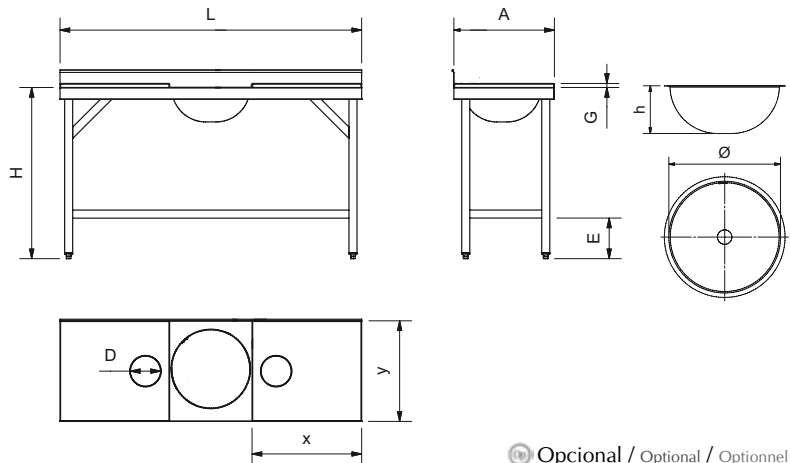

Ⓞ Opcional / Optional / Optionnel

	L	A	H	E	Ø	h	X	y	G	D	Kg	€	
	1.000	500	850	200	390	170	545	500	20	150	28	072802 072880 072852	850,00
	1.500	500	850	200	390	170	760	500	20	235	43	072812 072884 072862	1.133,00
	1.500	500	850	200	390	170	545	500	20	150	50	072822 072888 072872	1.230,00