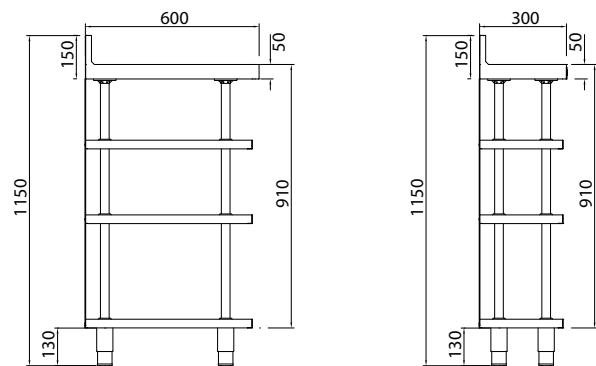

CARACTERÍSTICAS TÉCNICAS

- Estantes, respaldo y columnas en acero inox AISI 304
- Separación entre estantes de 330, 225 y 200 mm (ME)
- Para medidas especiales de largo en modelos ME consultar con fábrica

TECHNICAL FEATURES

- Shelves, back sides and supports of AISI 304 stainless steel
- Space between shelves of 330, 225 and 200 mm (ME)
- For special length measurements, consult our factory

OPCIONAL / OPTIONAL

- Cajón auxiliar / Additional drawer 600 (CAJMT60) **96 €**
- Cajón auxiliar / Additional drawer 700 (CAJMT70) **104 €**
- Incremento peto mural / Backsplash 1000 (I) **40 €**
- Incremento peto mural / Backsplash 1500 (I) **60 €**
- Incremento peto mural / Backsplash 2000 (I) **72 €**

MODELOS MODELS	Dimensiones Dimensions LxFxH (mm)	Estantes Shelving
ME 30/1000	1000x300x1050	3
ME 30/1500	1468x300x1050	3
ME 30/2000	1960x300x1050	3
ME 30/2500	2452x300x1050	3
ME 60/1000	1000x600x1050	3
ME 60/1500	1468x600x1050	3
ME 60/2000	1960x600x1050	3
ME 60/2500	2452x600x1050	3

Características técnicas y constructivas sujetas a variación sin previo aviso
We reserve the right to change specifications without prior notice.

MODELOS MODELS	Dimensiones Dimensions LxFxH (mm)
MT 60/1000	1000x600x850
MT 60/1500	1500x600x850
MT 60/2000	2000x600x850
MT 70/1000	1000x700x850
MT 70/1500	1500x700x850
MT 70/2000	2000x700x850

Características técnicas y constructivas sujetas a variación sin previo aviso
We reserve the right to change specifications without prior notice.