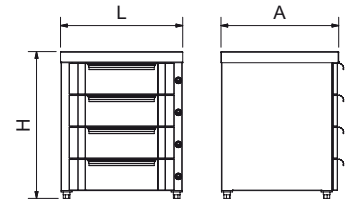

Posibilidad de acoplar ruedas a soportes de estantería.

Castor fixed to shelving supports possibility.
Possibilité de rouelle acouplée dans supports de rayonnage.

	L	A	H	H₁	H₂	CN	Kg	Barcode	€
Box modular 4 cajones Box 4 drawers unit Box modulaire 4 tiroirs	439	423	530	600			19,00	075002	773,00
Box modular 1 cajón y puerta Box 1 drawer and door unit Box modulaire 1 tiroir et porte	439	423	530	600			16,00	075004	736,00
Box modular guías GN Box GN guides unit Box modulaire GN guides	439	423	530	600	2/3	10,00	075006		545,00
Box modular 1 puerta Box 1 door unit Box modulaire 1 porte	439	423	530	600			13,00	075008	618,00

Kit golpeador para cajón modular

Coffee grounds striker kit for modular drawer
Kit de barre pour vider le marc de café pour tiroir modulaire