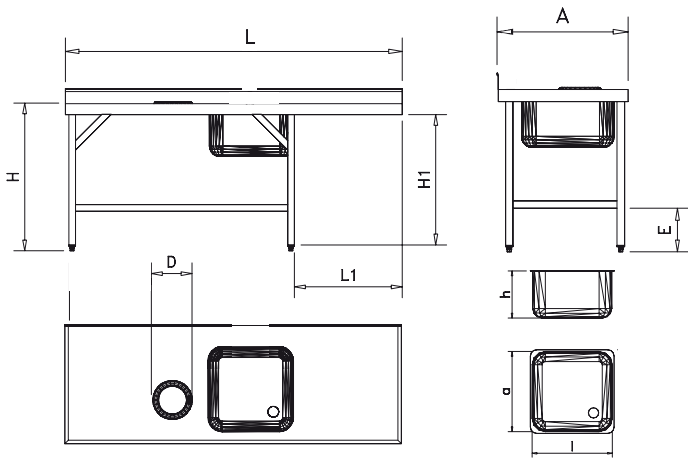

Mesa mural de prelavado
Pre-rinse wall-side table
Table mural de pré-lavage

Dotación y características de fabricación:
Totalmente construida en acero inoxidable, provista de reborde perimetral salva-aguas. Esta mesa está diseñada para albergar un lavavajillas y un contenedor de residuos bajo ella. Además hay espacio útil para depositar las cestas en la encimera antes del desbarasado. Dotada de fregadero soldado con válvula, tapón, rebosadero y tolva de evacuación de desperdicios.

Equipment and manufacturing characteristics:
Worktop made in stainless steel. Manufactured with perimeter raised edge to avoid water pouring. This table has been designed to lodge a dishwasher and a waste bin below. In addition there is spare room enough to deposit basket in the worktop before the waste of scraps. Provided with welded sink with valve, plug and overflow and ring for waste chutes.

Equipement et caractéristiques de fabrication:
Dessus construit en acier inoxydable. Fabriquée avec rebord dans le périmètre pour éviter des reversement d'eau. Cette table a été dessinée pour allouer un lave-vaisselles et un conteneur de déchets dessous. En plus, il y a espace libre pour déposer des paniers dans le dessus avant l'évacuation des déchets. Pourvu avec plonge soudé avec valve, bouchon et déversoir et trémie d'évacuation de déchets.

	L	A	H	I	a	h	L1	H1	D	E	Kg	Barcode	€
■	2.000	700	850	500	500	300	610	890	235	200	40	074435	1.265,00
■	2.000	700	850	500	500	300	610	890	235	200	40	074436	1.265,00

Características:
Provistas de cajones con rodamientos totalmente contruidos en acero inoxidable. Faldón y laterales forrados en zona de cajones.

Characteristics:
Supplied with drawers, with all bearings made from stainless steel. Skirt, and the sides lined in the drawers zone.