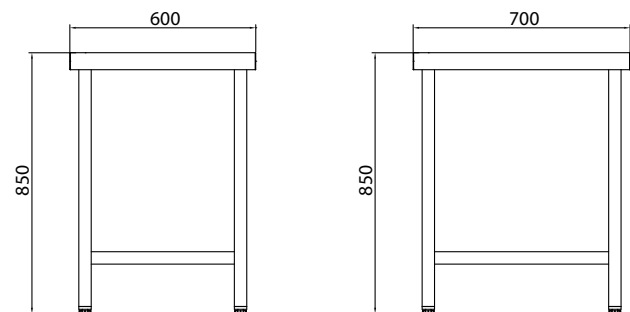

MODELOS MODELS	Dimensiones Dimensions LxFxH (mm)
MT 60/1000	1000x600x850
MT 60/1500	1500x600x850
MT 60/2000	2000x600x850
MT 70/1000	1000x700x850
MT 70/1500	1500x700x850
MT 70/2000	2000x700x850

Características técnicas y constructivas sujetas a variación sin previo aviso
We reserve the right to change specifications without prior notice.