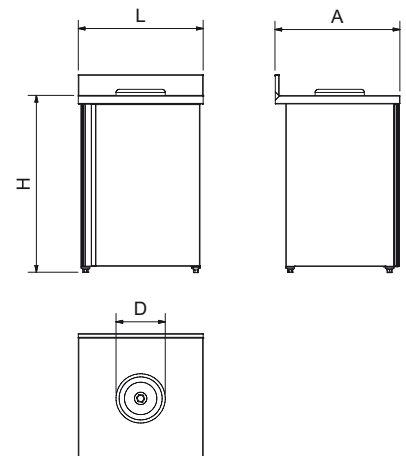

Ejemplo de zona de lavado. Posibilidad de diferentes combinaciones al poder colocar la mesa a uno u otro lado.

Example of rinse zone. Possibility of different combinations with the table on one side or the other.

Exemple de zone de lavage. Possibilité de diverses combinaisons avec la table d'un côté ou de l'autre.

L	A	H	D	Kg	Barcode	€
600	600	850	235	23	074438	670,00
600	700	850	235	28	074437	790,00