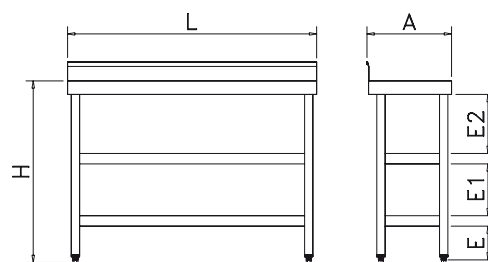

Mesa mural sotabanco con dos entrepaños

Console table with two shelves
Table console avec deux tablettes-rayons

L	A	H	E	E1	E2	Kg	Barcode	€
1.000	400	850	200	243	243	15,95	074408	431,00
1.200	400	850	200	243	243	19,95	074410	456,00