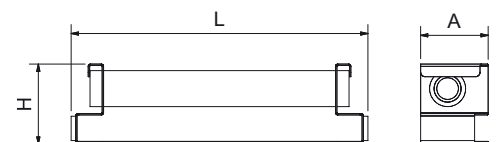

Barcode	€
Precio para montaje en fábrica Assembly price Prix pour accoupler	075020	22,00

L	A	H	Kg	Barcode	€
330	75,5	89	2,1	275128	37,00