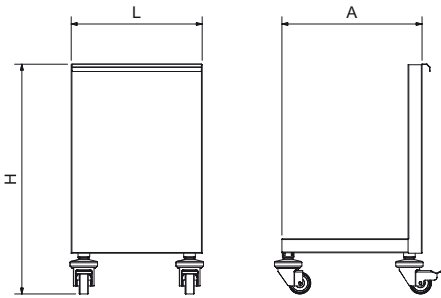

Puerta rodante para contenedores

Rolling door for waste bin
Porte roulante pour conteneur

L	A	H	Kg	Barcode	€
460	500	780	11	074472	375,00