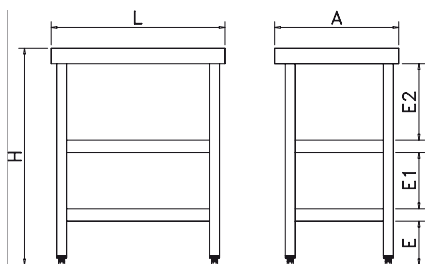

Mesa central con dos entrepaños. Especial cortadoras de fiambre

Centre table with two shelves. Specially for cutting machines
Table centrale avec deux rayons. Special pour machines à couper

L	A	H	E	E1	E2	Kg	Barcode	€
705	505	855	150	270	270	18	074402	370,00

Soporte sobre-mostrador para cortadoras de fiambre

Stand support for cold meat cutting
Support sur comptoir pour coupe-charcuterie

Características:

Altura regulable.

Las guías inferiores son regulables para la adaptación al ancho de la tapa del evaporador de cualquier vitrina.