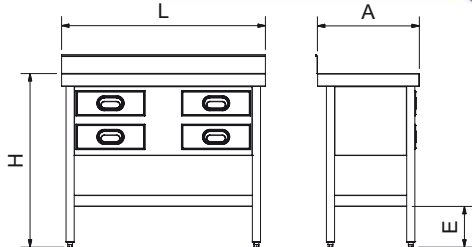

Mesas murales de cajones
Wall-side tables with drawers
Tables murales à tiroirs