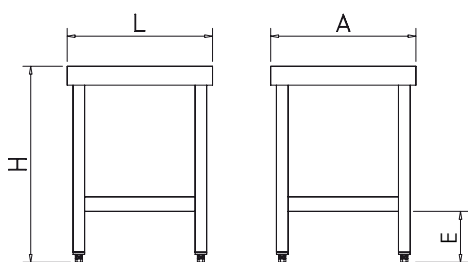

L	A	H	E	Kg	Barcode	€
505	505	655	150	15	074422	267,00