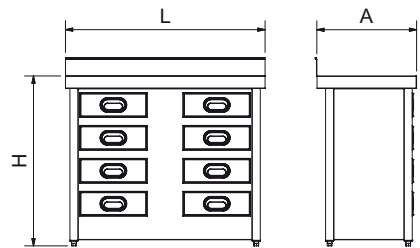

L	A	H	I	a	h	L1	H1	D	E	Kg	Barcode	€
■	2.000	700	850	500	500	300	610	890	235	200	40	074435	1.265,00
■	2.000	700	850	500	500	300	610	890	235	200	40	074436	1.265,00

Características:
Provistas de cajones con rodamientos totalmente contruidos en acero inoxidable. Faldón y laterales forrados en zona de cajones.

Characteristics:
Supplied with drawers, with all bearings made from stainless steel. Skirt, and the sides lined in the drawers zone.

Caractéristiques:
Munies de tiroirs avec roulements entièrement fabriqués en acier inoxydable. Habillage et côtés recouverts au niveau des tiroirs.