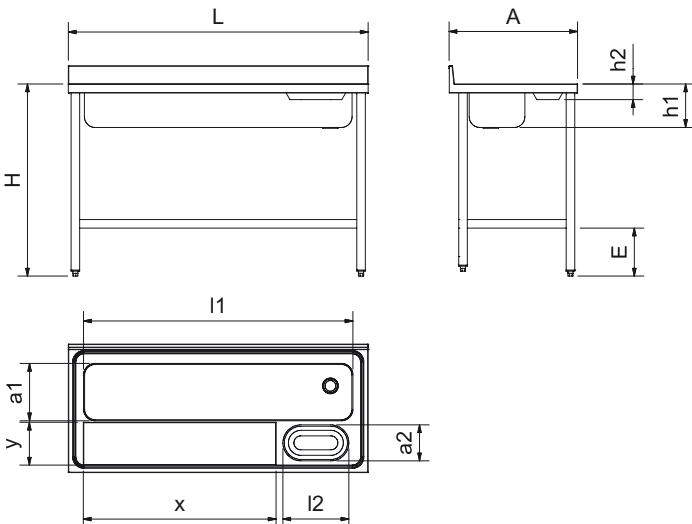

Mesa de preparación de verduras

Vegetable preparation table
Table de préparation de légumes

L	A	H	E	l1	a1	h1	l2	a2	h2	X	y	Kg	Barcode	€
1.400	600	850	200	1.250	260	180	300	160	50	925	215	28,0	075602	1.209,00