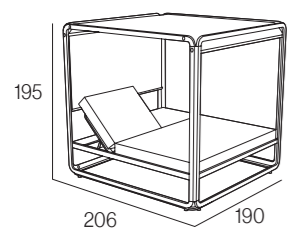

IBIZA XL

MQ-IBI01D00180X200BC
844 white