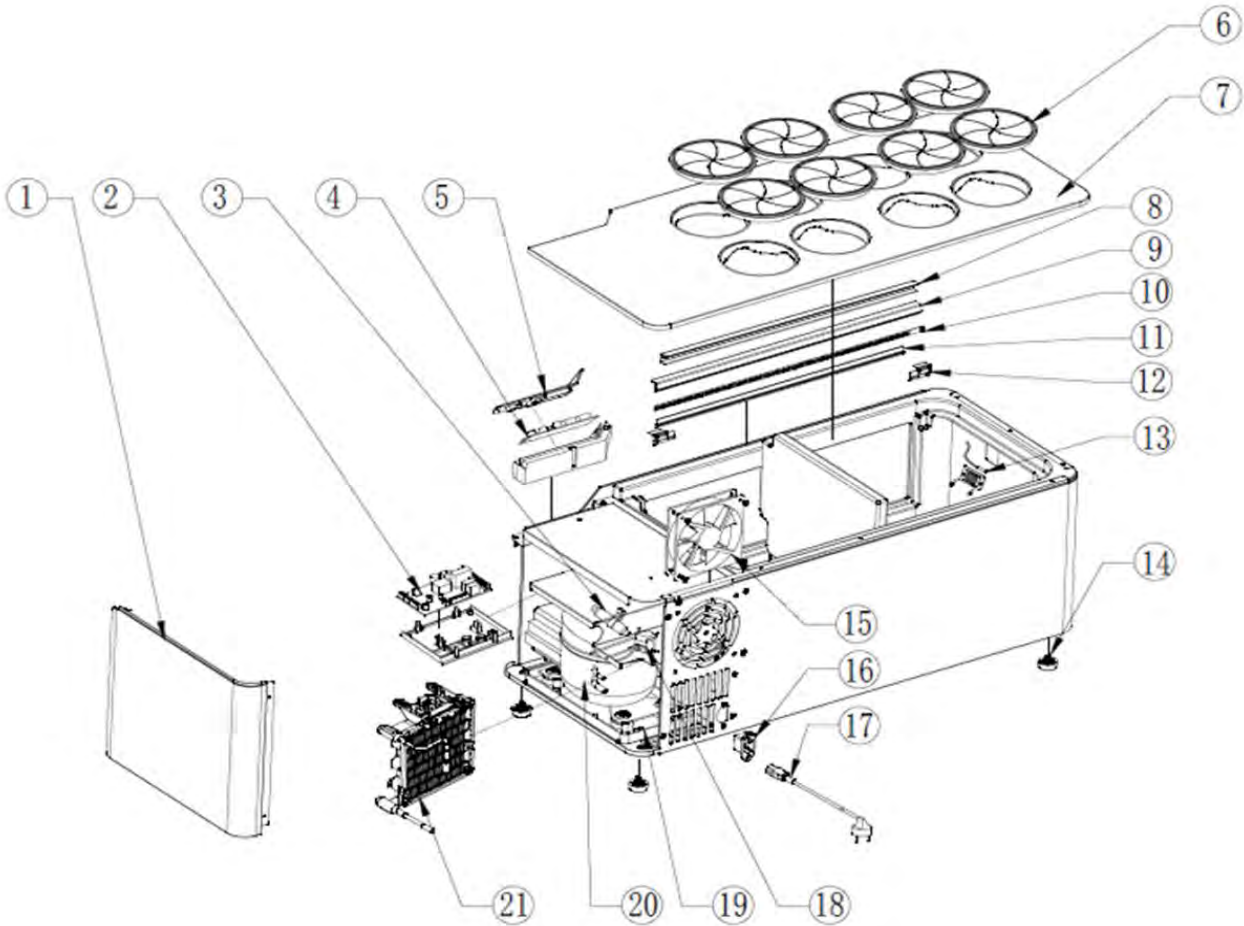

Description

Countertop wine cooler dual zone

Date 07-10-2025

Revision #

V.01

Revision First Bill of Materials (BOM)

Circuit diagram

 HENDI Tools for Chefs Hendi B.V. Steenoven 21 3911 TX Rhenen The Netherlands	Batch #	Appliance part#
	000000 and up	237380
	Description	
	Countertop wine cooler dual zone	

Date	07-10-2025	Revision #	V.01
Revision	First Bill of Materials (BOM)		

Dimentional drawing

 HENDI Tools for Chefs Hendi B.V. Steenoven 21 3911 TX Rhenen The Netherlands	Batch #	Appliance part#
	000000 and up	237380
	Description	
	Countertop wine cooler dual zone	