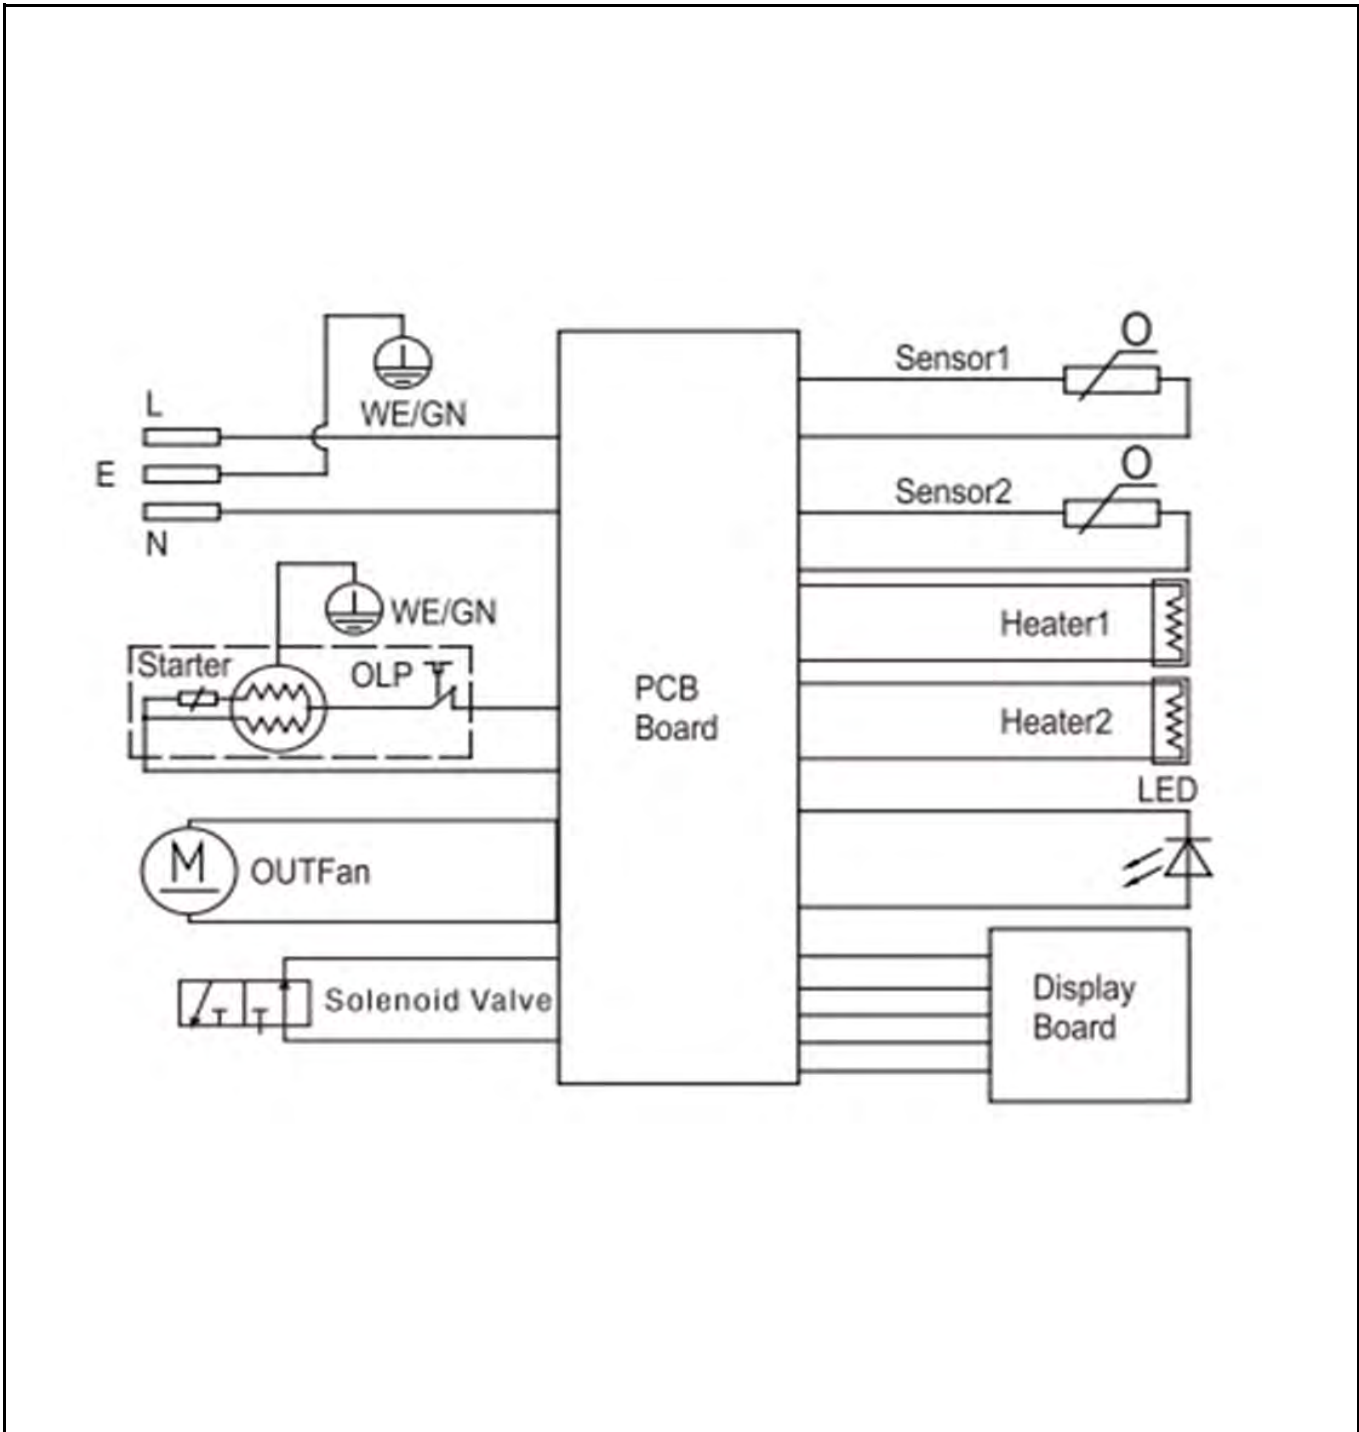

Circuit diagram

HENDI Tools for Chefs Hendi B.V. Steenoven 21 3911 TX Rhenen The Netherlands	Batch #	Appliance part#
	000000 and up	237380
	Description	
	Countertop wine cooler dual zone	

Date	07-10-2025	Revision #	V.01
Revision	First Bill of Materials (BOM)