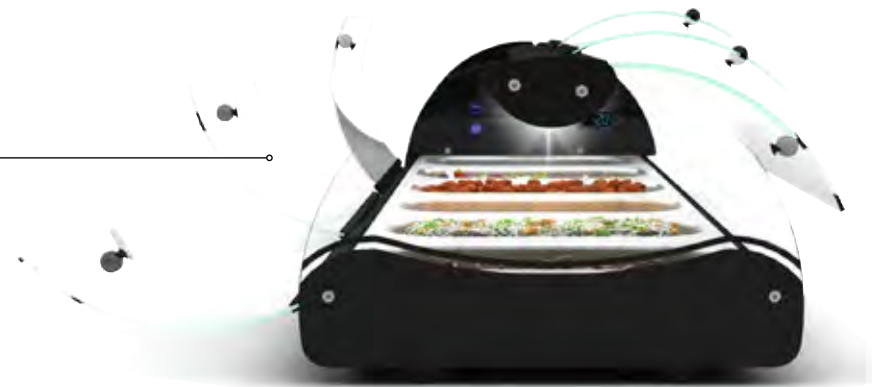

SAYL ✦

SELF-SERVICE  
LINE

SELF SERVICE  
SAHARA  
60°C 

SELF SERVICE  
BAÑO MARÍA  
80°C 

SELF SERVICE TAPAS  
 +2°C / +6°C

IDEAL PARA BUFFETS AUTOSERVICIO  
IDEAL FOR SELF-SERVICE BUFFETS  
IDÉALE POUR BUFFETS SELF-SERVICE