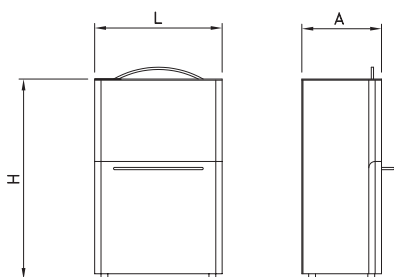

4 elements recycler
Centre de recyclage de quatre éléments

L	A	H	lit	Kg	Barcode
560	350	880	72	18,0	486068

Contenedor de reciclaje vertical

Vertical recycling waste bin
Conteneur de recyclage vertical

Wholly made in stainless steel AISI 304, it has been designed for a selective collection of waste products. Its column-shape design allows you to get a better use of space in working areas.